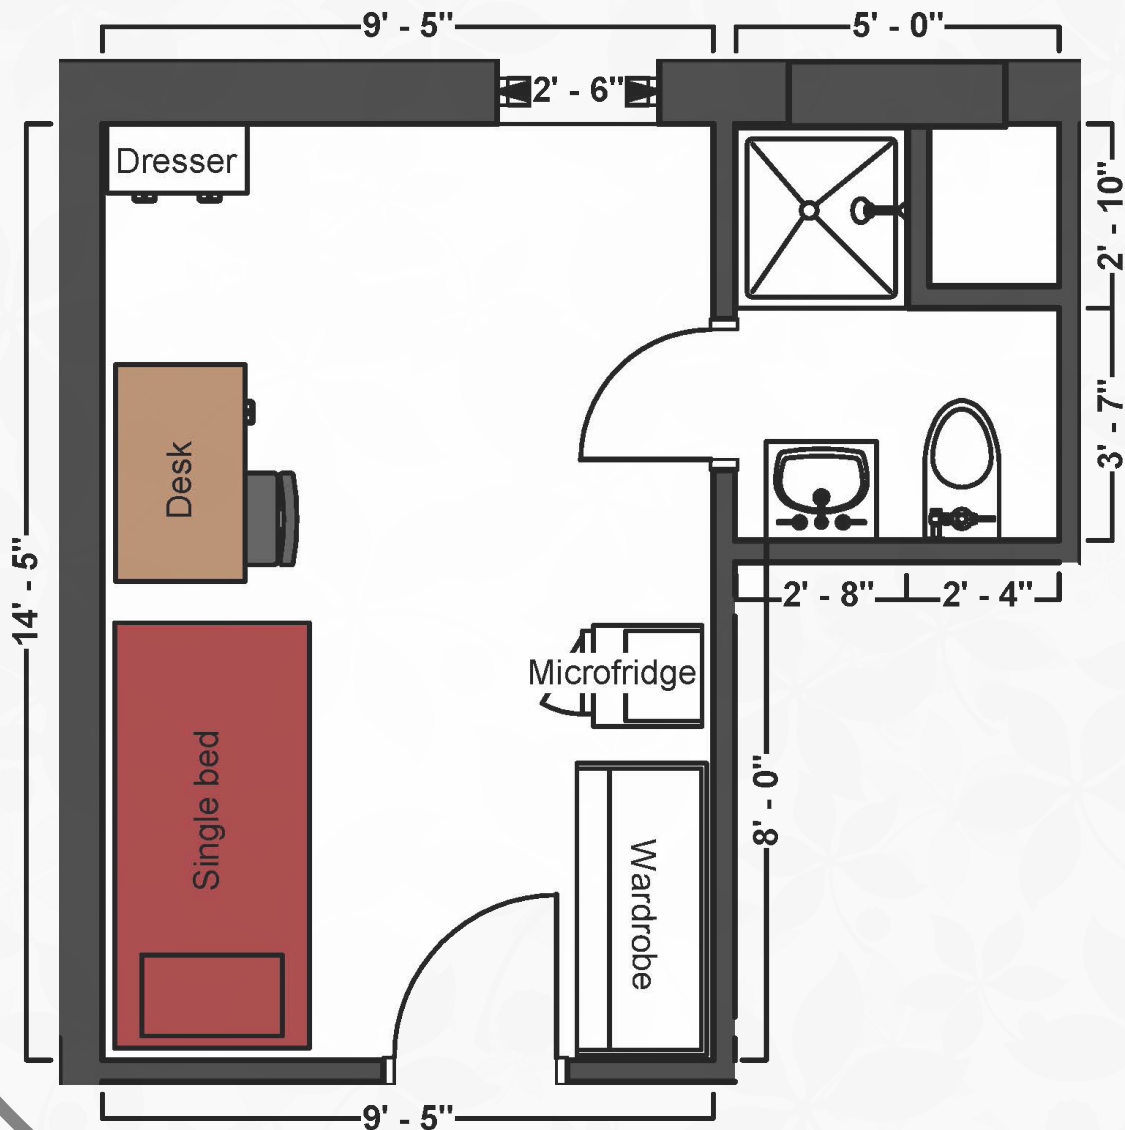

Bed

Mattress Twin XL	80" L x 36" W
Frame	82" L x 36" W
Space Under Bed	11" to 14" floor to base

Desk

Dimensions	42" W x 24" L x 30" H
Writing Surface	42" W x 24" L
Top Drawer	12" W x 18" L x 5" H
Bottom Drawer	12" W x 18" L x 10" H

Storage

Dresser (drawers (6))	20" W x 16" L x 6" H
Closet Hanging Area	38" W x 20" L x 68" H
Top Shelves	38" W x 20" L x 10" H

Jones Tower

1/room w/bath & a/c
(Rate I)

THE OHIO STATE UNIVERSITY

OFFICE OF STUDENT LIFE