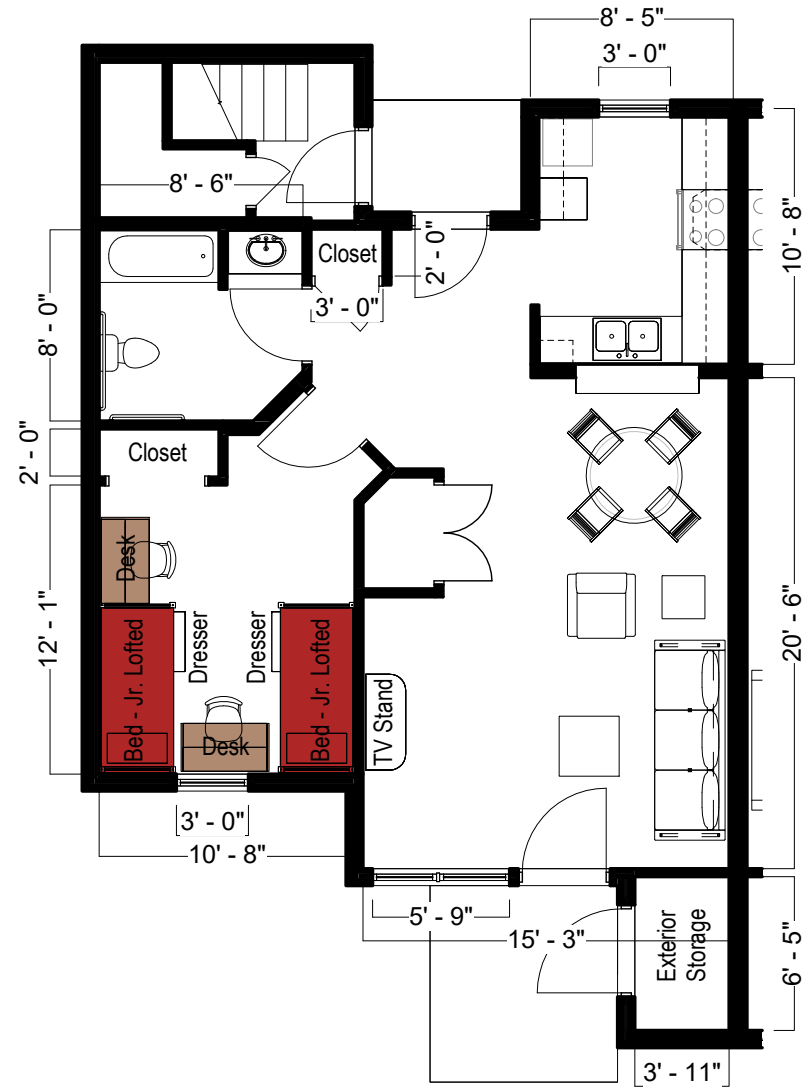

Bed

Mattress Twin XL	80"L x 36"W x 8"H
Frame (Jr Loft)	82"L x 36"W
Space Under Bed	28" - 32" floor to base

Desk

Dimensions	42"W x 30"L x 32"H
Writing Surface	42"W x 30"L
Drawer	14"W x 21"L x 6"H

Storage

Dresser Drawer (5)	36"W x 16"L x 8"H
Hanging Bar	60" H

1 Bedroom for 2
Residents

THE OHIO STATE UNIVERSITY
OFFICE OF STUDENT LIFE