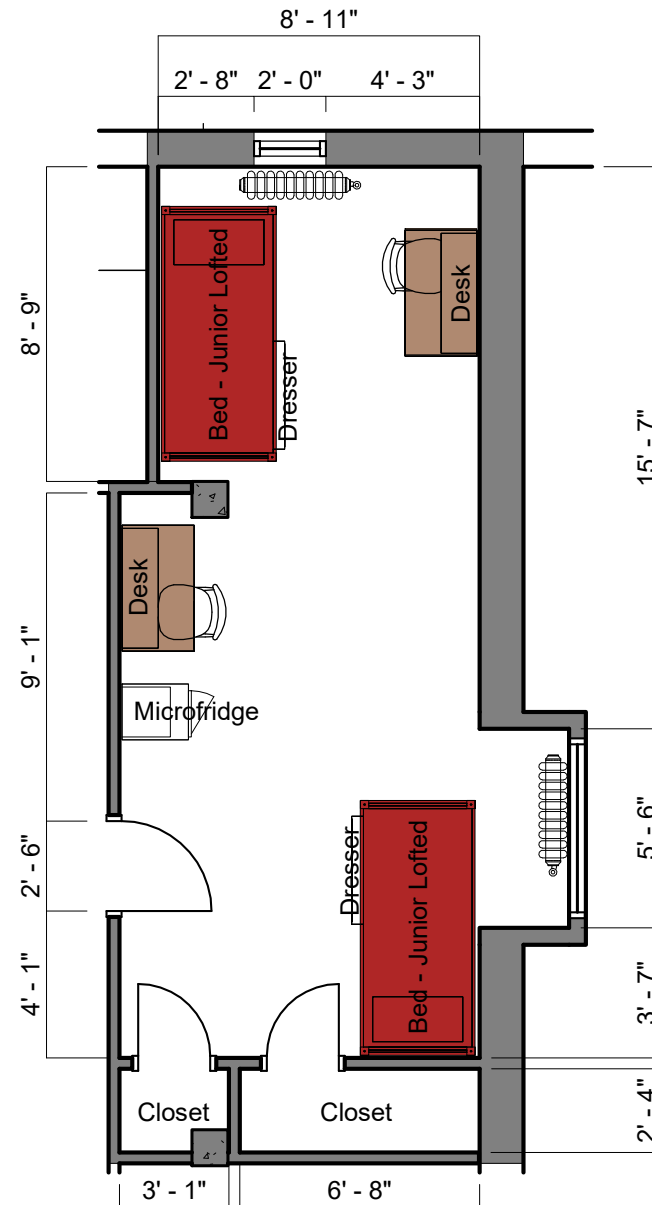

Bed

Mattress Twin XL	80"L x 36"W x 8"H
Frame	82"L x 36"W
Space Under Bed	28" to 32" floor to base

Desk

Dimensions	42"W x 24"L x 32"H
Writing Surface	40"W x 22"L
Drawer	14"W x 21"L x 4"H
Open Shelves (2)	14"W x 21"L x 8"H each

Storage

Dresser Drawer (3)	28"W x 16"L x 8"H
--------------------	-------------------

Baker East

2/superdouble
w/corridor bath w/out
a/c (Rate I)