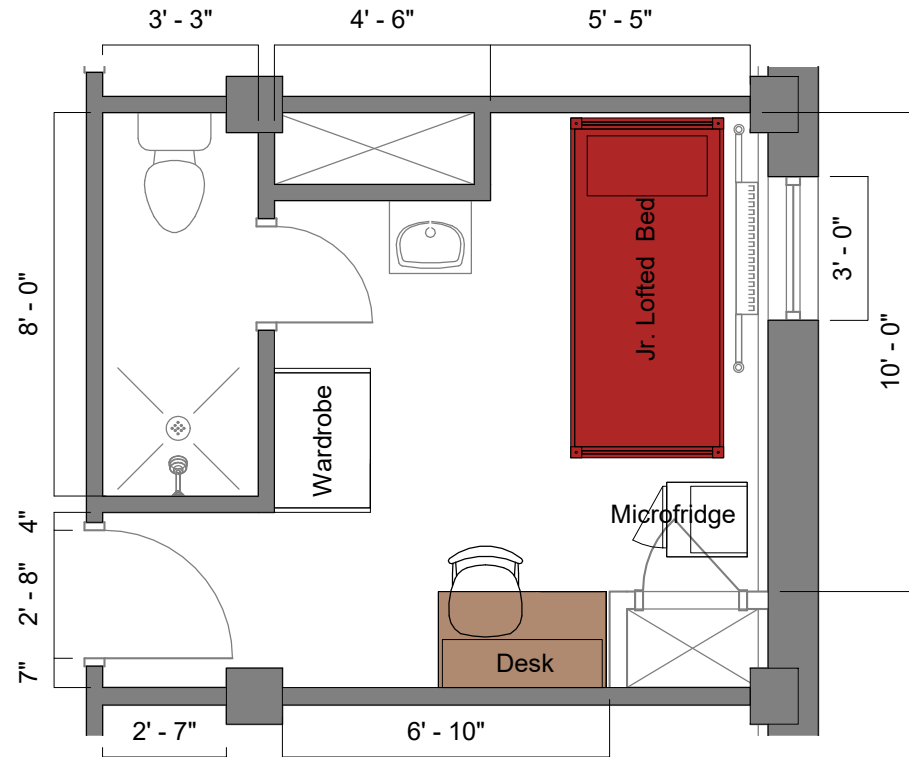

## Bed

Mattress  
Twin XL 80"L x 36"W x 8"H

Frame 85"L x 38"W

Space Under Bed 28" to 32"  
floor to base

## Desk

Dimensions 42"W x 24"L x 32"H

Writing Surface 40"W x 22"L

Drawer 14"W x 21"L x 4"H

Open Shelves (2) 14"W x 21"L x 8"H  
each

## Wardrobe

Top Shelf 34"W x 22"L x 8"H

Hanging Bar 33"H

Storage 18"W x 20"L x 8"H