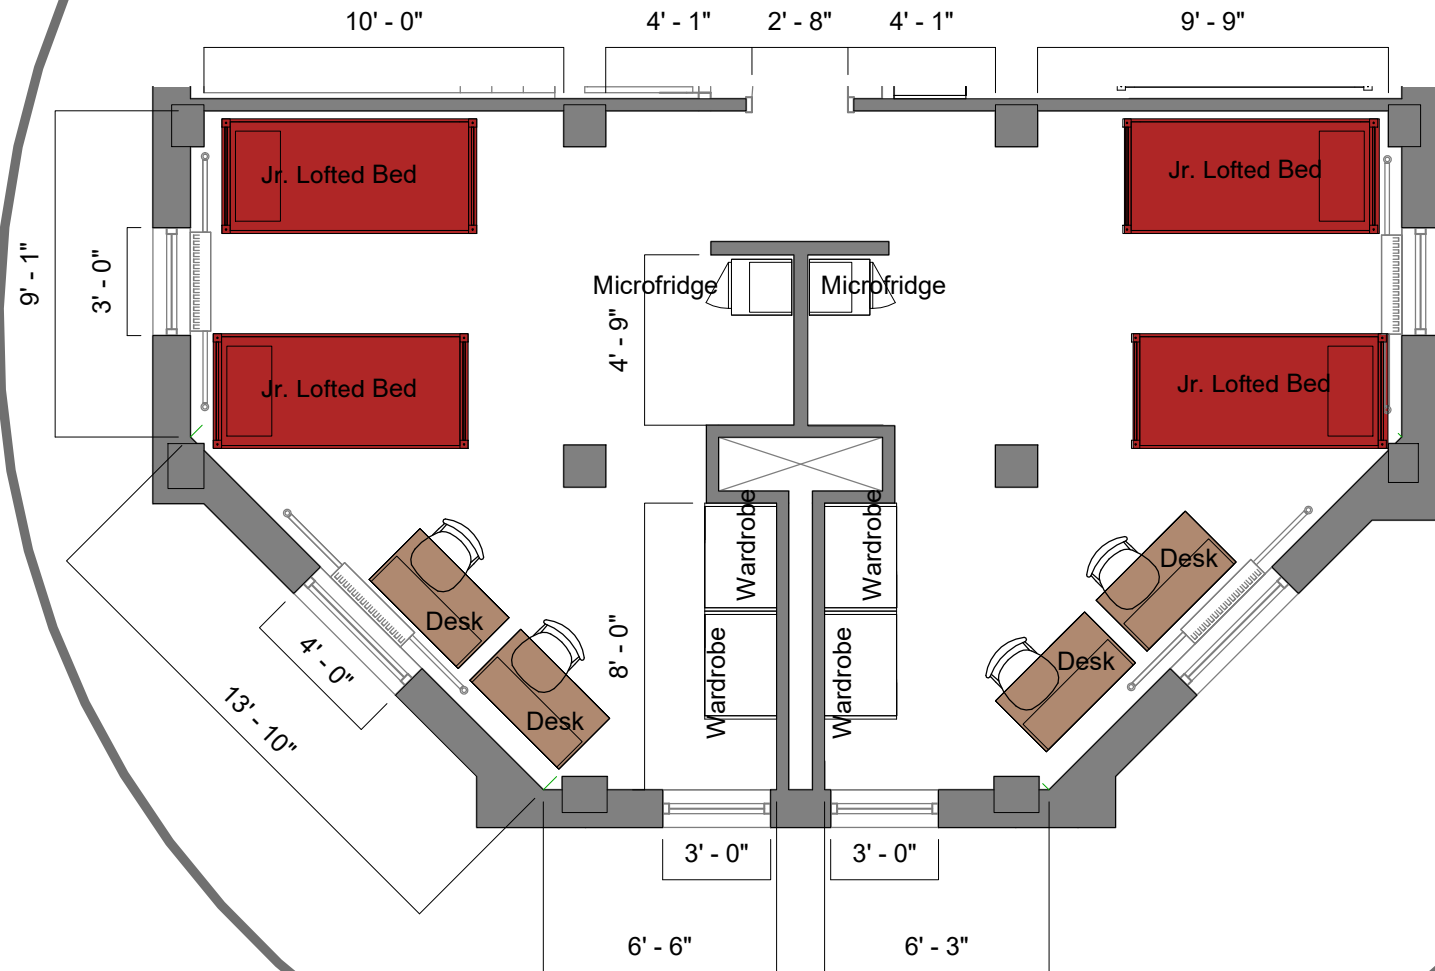

## Bed

Mattress  
Twin XL 80"L x 36"W x 8"H

Frame 85"L x 38"W

Space Under Bed 10" to 13"  
floor to base

## Desk

Dimensions 42"W x 24"L x 32"H

Writing Surface 40"W x 22"L

Drawer 14"W x 21"L x 4"H

Open Shelves (2) 14"W x 21"L x 8"H  
each

## Wardrobe

Top Shelf 34"W x 22"L x 8"H

Hanging Bar 33"H

Storage 18"W x 20"L x 8"H