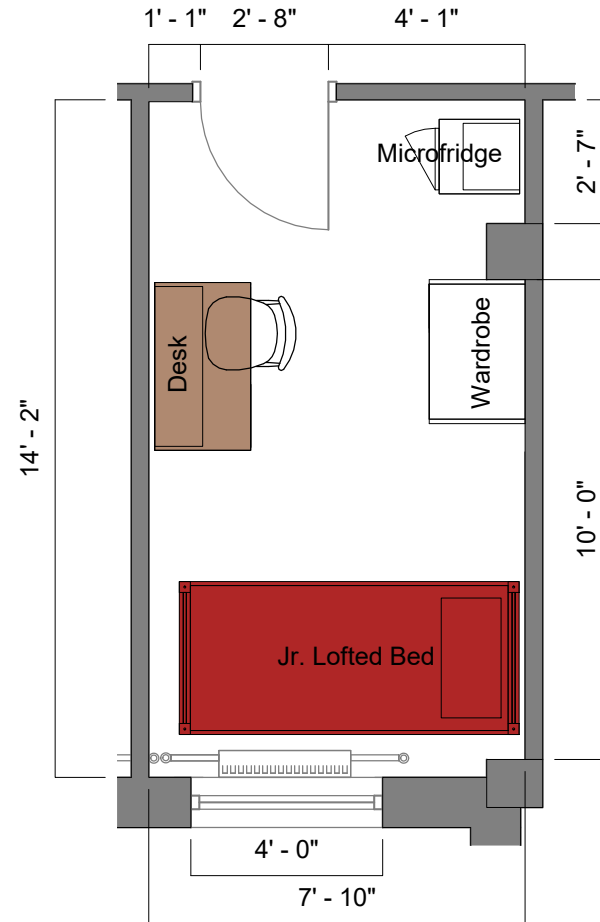

Bed

Mattress
Twin XL 80"L x 36"W x 8"H

Frame 85"L x 38"W

Space Under Bed 28" to 32"
floor to base

Desk

Dimensions 42"W x 24"L x 32"H

Writing Surface 40"W x 22"L

Drawer 14"W x 21"L x 4"H

Open Shelves (2) 14"W x 21"L x 8"H
each

Wardrobe

Top Shelf 34"W x 22"L x 8"H

Hanging Bar 33"H

Storage 18"W x 20"L x 8"H

Bradley Hall

1/room w/semiprivate
bath w/out a/c (Rate I)

THE OHIO STATE UNIVERSITY
OFFICE OF STUDENT LIFE