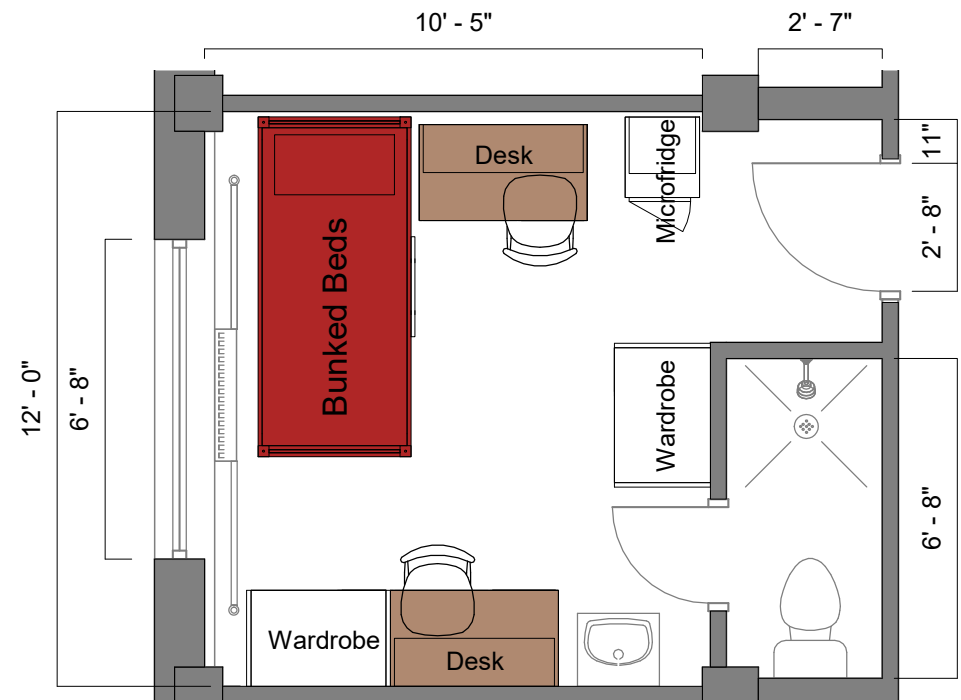

Bed

Mattress
Twin XL 80"L x 36"W x 8"H

Frame 85"L x 38"W

Space Under Bed 10" to 13"
floor to base

Desk

Dimensions 42"W x 24"L x 32"H

Writing Surface 40"W x 22"L

Drawer 14"W x 21"L x 4"H

Open Shelves (2) 14"W x 21"L x 8"H
each

Wardrobe

Top Shelf 34"W x 22"L x 8"H

Hanging Bar 33"H

Storage 18"W x 20"L x 8"H

Bradley Hall

2/room w/bath
w/out a/c (Rate II)

THE OHIO STATE UNIVERSITY
OFFICE OF STUDENT LIFE