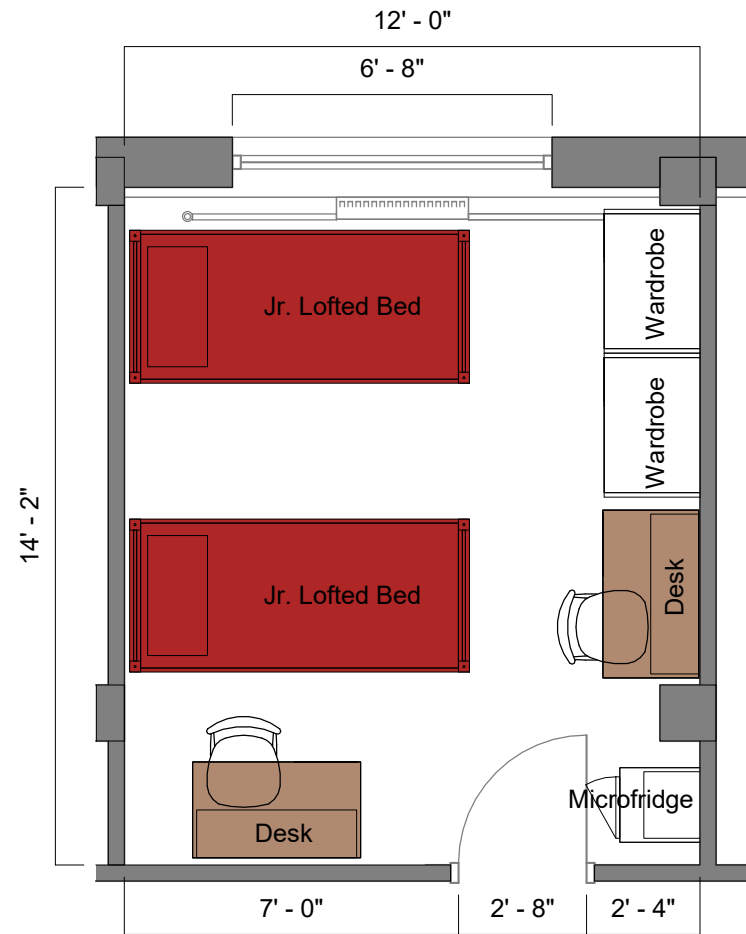

Bed

Mattress
Twin XL 80"L x 36"W x 8"H

Frame 85"L x 38"W

Space Under Bed 28" to 32"
floor to base

Desk

Dimensions 42"W x 24"L x 32"H

Writing Surface 40"W x 22"L

Drawer 14"W x 21"L x 4"H

Open Shelves (2) 14"W x 21"L x 8"H
each

Wardrobe

Top Shelf 34"W x 22"L x 8"H

Hanging Bar 33"H

Storage 18"W x 20"L x 8"H

Bradley Hall

2/room w/semiprivate
bath w/out a/c (Rate II)

THE OHIO STATE UNIVERSITY
OFFICE OF STUDENT LIFE