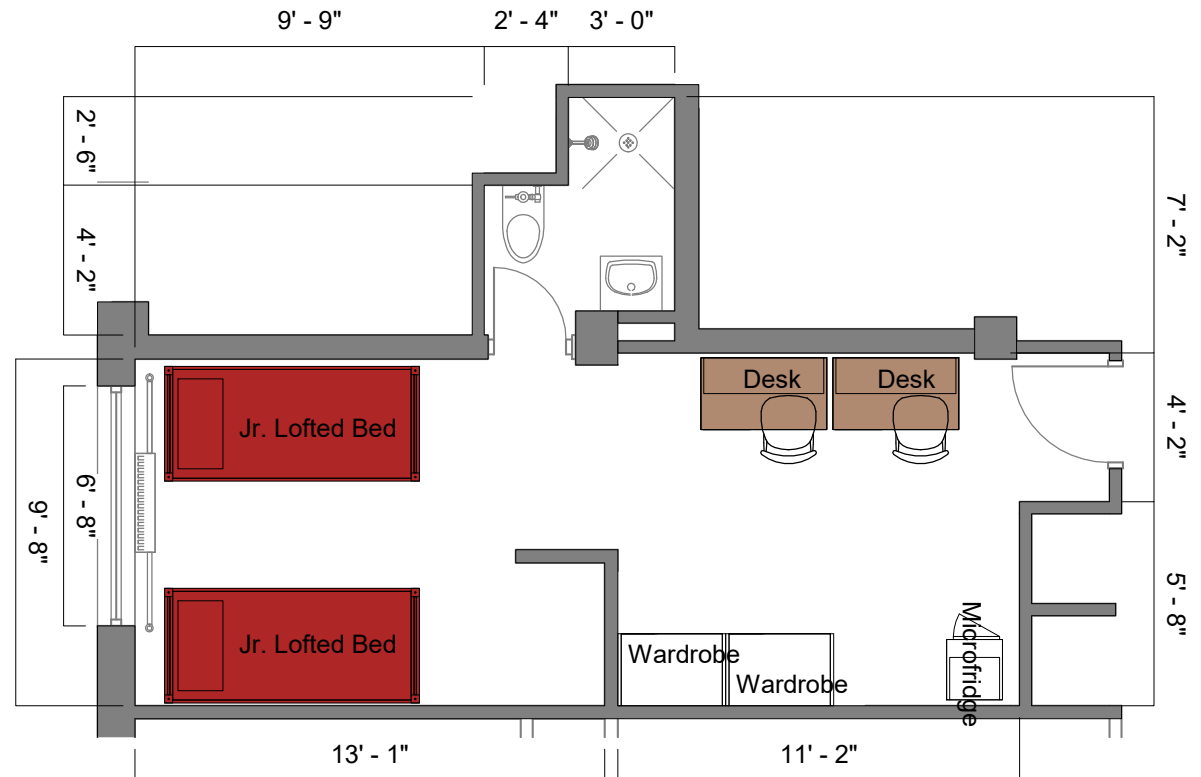

Bed

Mattress
Twin XL 80"L x 36"W x 8"H

Frame 85"L x 38"W

Space Under Bed 28" to 32"
floor to base

Desk

Dimensions 42"W x 24"L x 32"H

Writing Surface 40"W x 22"L

Drawer 14"W x 21"L x 4"H

Open Shelves (2) 14"W x 21"L x 8"H
each

Wardrobe

Top Shelf 34"W x 22"L x 8"H

Hanging Bar 33"H

Storage 18"W x 20"L x 8"H

Bradley Hall

2/superdouble w/bath
w/out a/c (Rate I)

THE OHIO STATE UNIVERSITY
OFFICE OF STUDENT LIFE