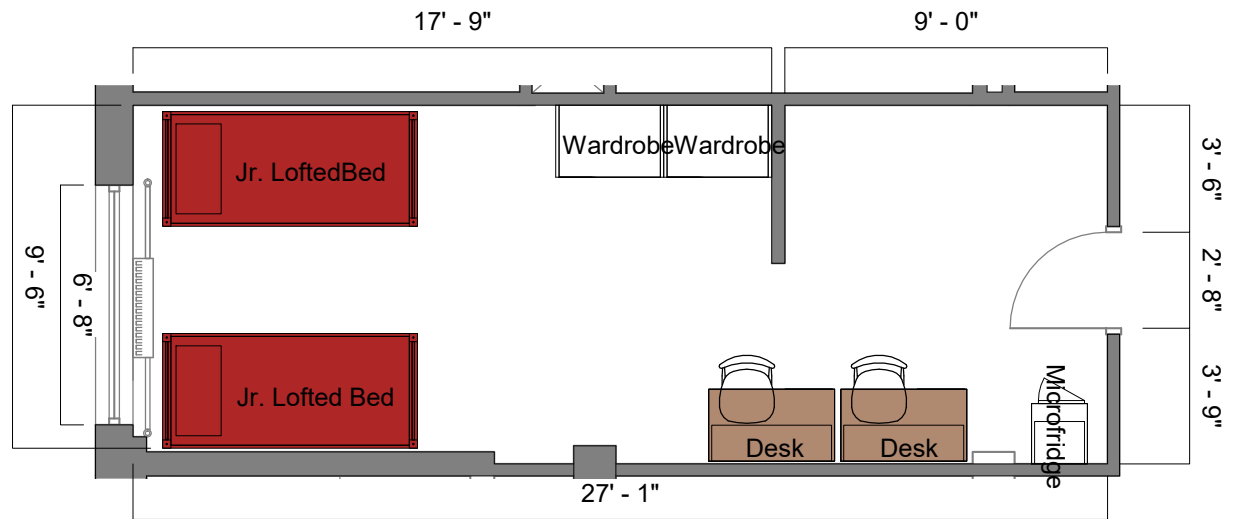

Bed

Mattress
Twin XL 80"L x 36"W x 8"H

Frame 85"L x 38"W

Space Under Bed 28" to 32"
floor to base

Desk

Dimensions 42"W x 24"L x 32"H

Writing Surface 40"W x 22"L

Drawer 14"W x 21"L x 4"H

Open Shelves (2) 14"W x 21"L x 8"H
each

Wardrobe

Top Shelf 34"W x 22"L x 8"H

Hanging Bar 33"H

Storage 18"W x 20"L x 8"H

Bradley Hall

2/superdouble
w/semiprivate bath
w/out a/c (Ratel)

THE OHIO STATE UNIVERSITY
OFFICE OF STUDENT LIFE