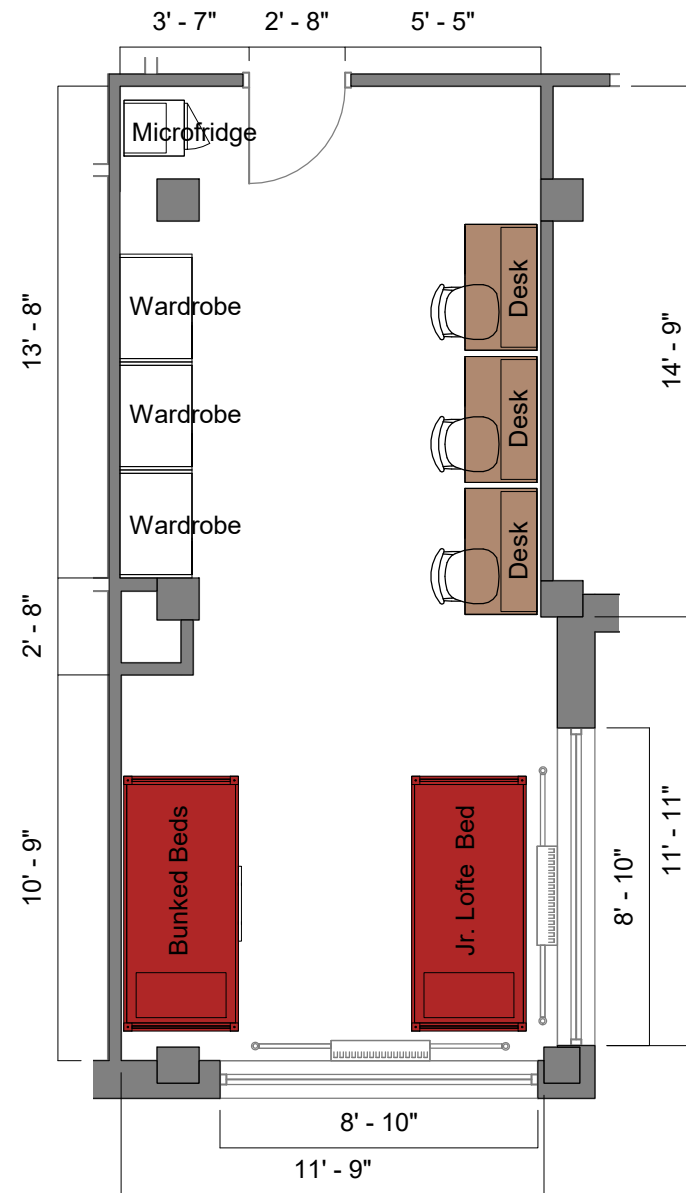

Bed

Mattress
Twin XL 80"L x 36"W x 8"H

Frame 85"L x 38"W

Space Under Bed 10" to 13" 28" to 32" jr loft
bunked

Desk

Dimensions 42"W x 24"L x 32"H

Writing Surface 40"W x 22"L

Drawer 14"W x 21"L x 4"H

Open Shelves (2) 14"W x 21"L x 8"H
each

Wardrobe

Top Shelf 34"W x 22"L x 8"H

Hanging Bar 33"H

Storage 18"W x 20"L x 8"H

Bradley Hall

3/room w/semiprivate
bath w/out a/c (Rate II)

THE OHIO STATE UNIVERSITY
OFFICE OF STUDENT LIFE