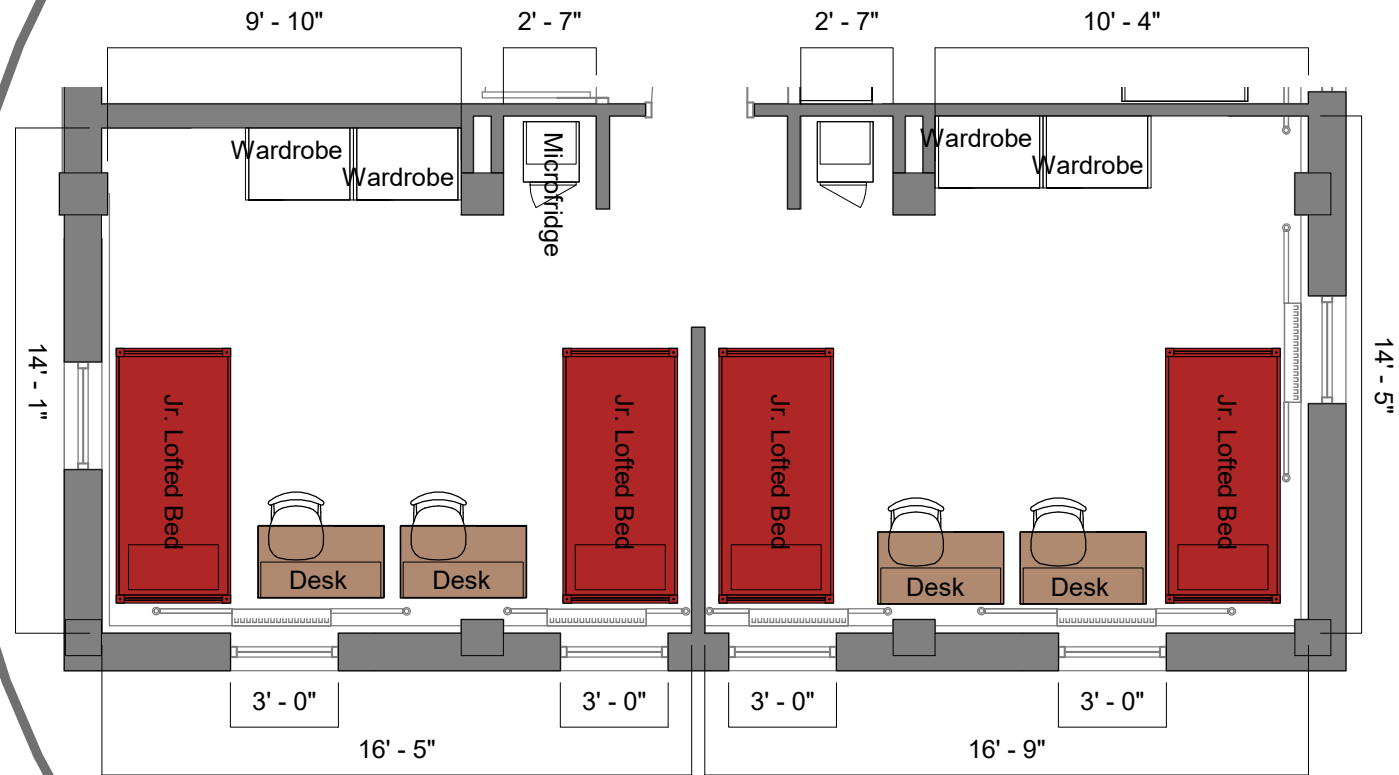

Bed

Mattress
Twin XL 80"L x 36"W x 8"H

Frame 85"L x 38"W

Space Under Bed 28" to 32"
floor to base

Desk

Dimensions 42"W x 24"L x 32"H

Writing Surface 40"W x 22"L

Drawer 14"W x 21"L x 4"H

Open Shelves (2) 14"W x 21"L x 8"H
each

Wardrobe

Top Shelf 34"W x 22"L x 8"H

Hanging Bar 33"H

Storage 18"W x 20"L x 8"H

Bradley Hall

4/room w/semiprivate
bath w/out a/c (Rate II)

THE OHIO STATE UNIVERSITY
OFFICE OF STUDENT LIFE