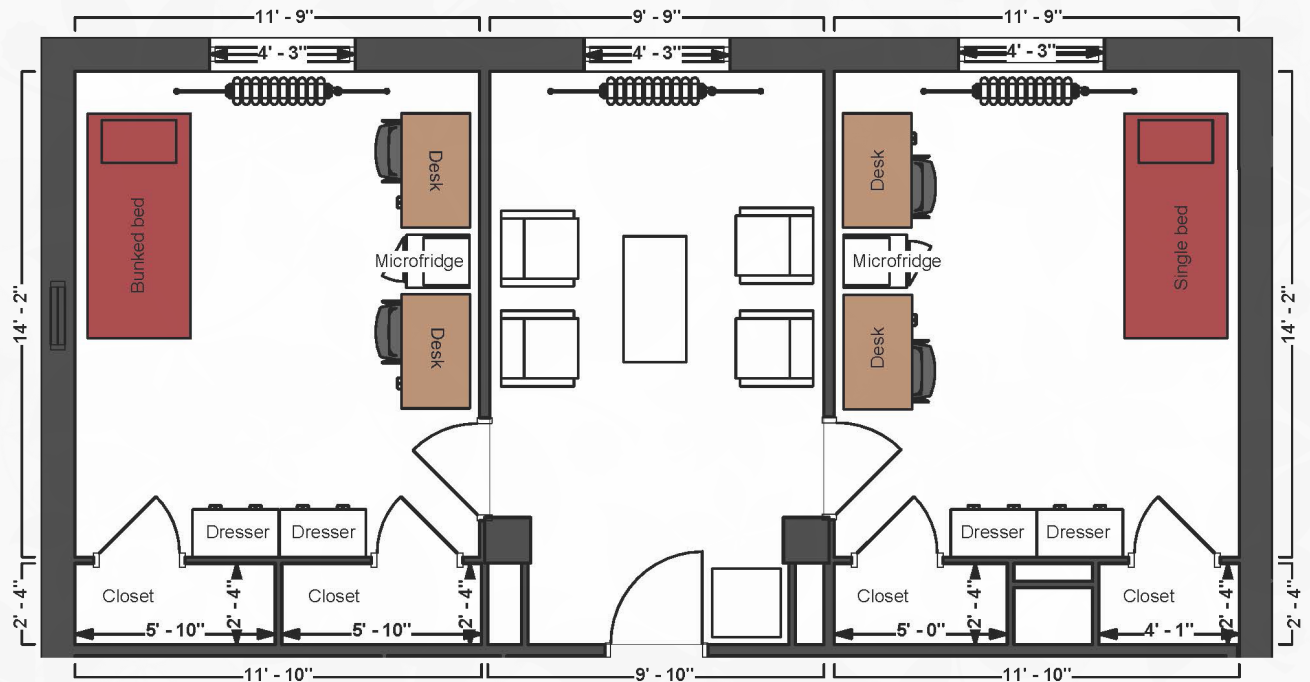

## Bed

Mattress Twin XL	80" L x 36" W
Frame	82" L x 36" W
Space Under Bed	10" to 13" floor to base

## Desk

Dimensions	42" W x 24" L x 32" H
Writing Surface	40" W x 22" L
Drawer	14" W x 22" L x 4" H

## Storage

Dresser (drawers (6))	26" W x 16" L x 6" H
Closet Hanging Bar	60" H varies by room

# Canfield Hall

2/room in 4/suite  
w/semiprivate bath  
w/out a/c (Rate I)

THE OHIO STATE UNIVERSITY

OFFICE OF STUDENT LIFE