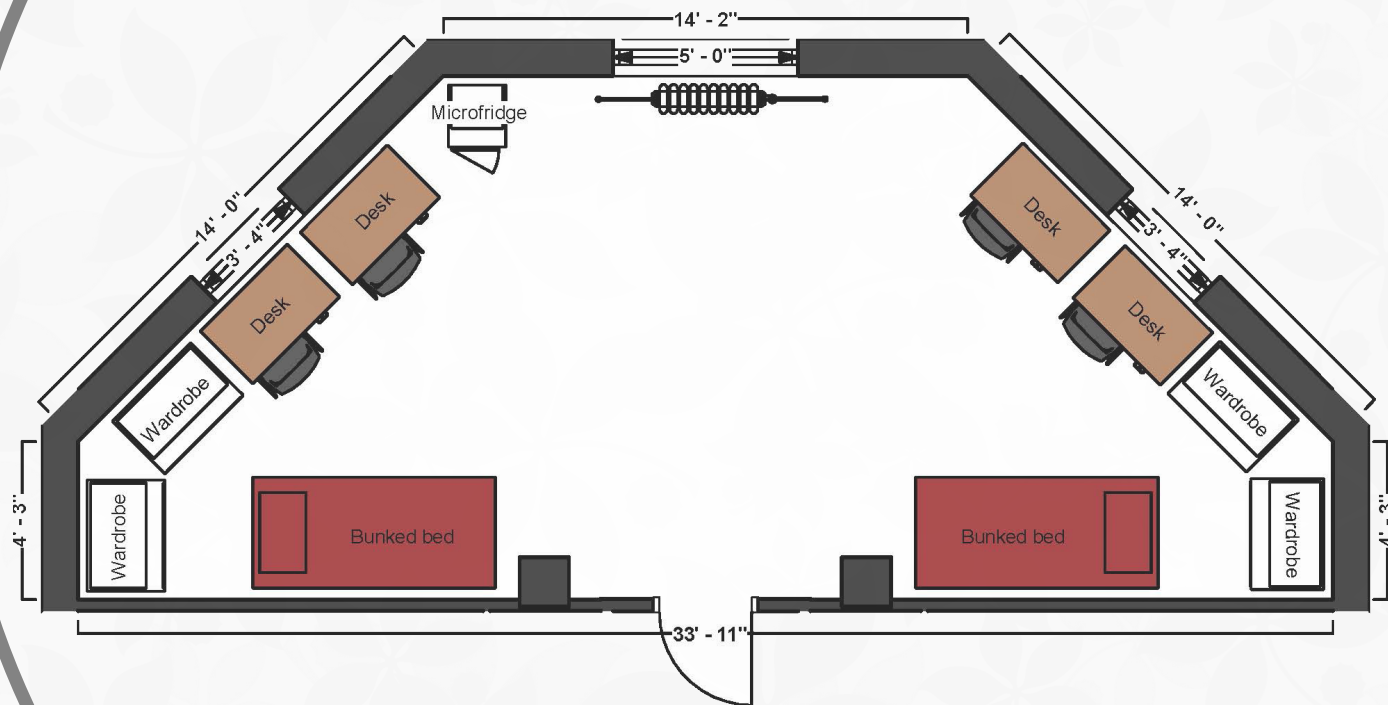

Bed

Mattress
Twin XL 80" L x 36" W

Frame 82" L x 36" W

Space Under Bed 10" to 13"
floor to base

Desk

Dimensions 42" W x 24" L x 32" H

Writing Surface 40" W x 22" L

Drawer 14" W x 22" L x 4" H

Storage

Dresser (drawers (6)) 26" W x 16" L x 6" H

Closet Hanging Bar 60" H
varies by room

Canfield Hall

4/room w/semiprivate
bath w/out a/c (Rate II)

THE OHIO STATE UNIVERSITY

OFFICE OF STUDENT LIFE