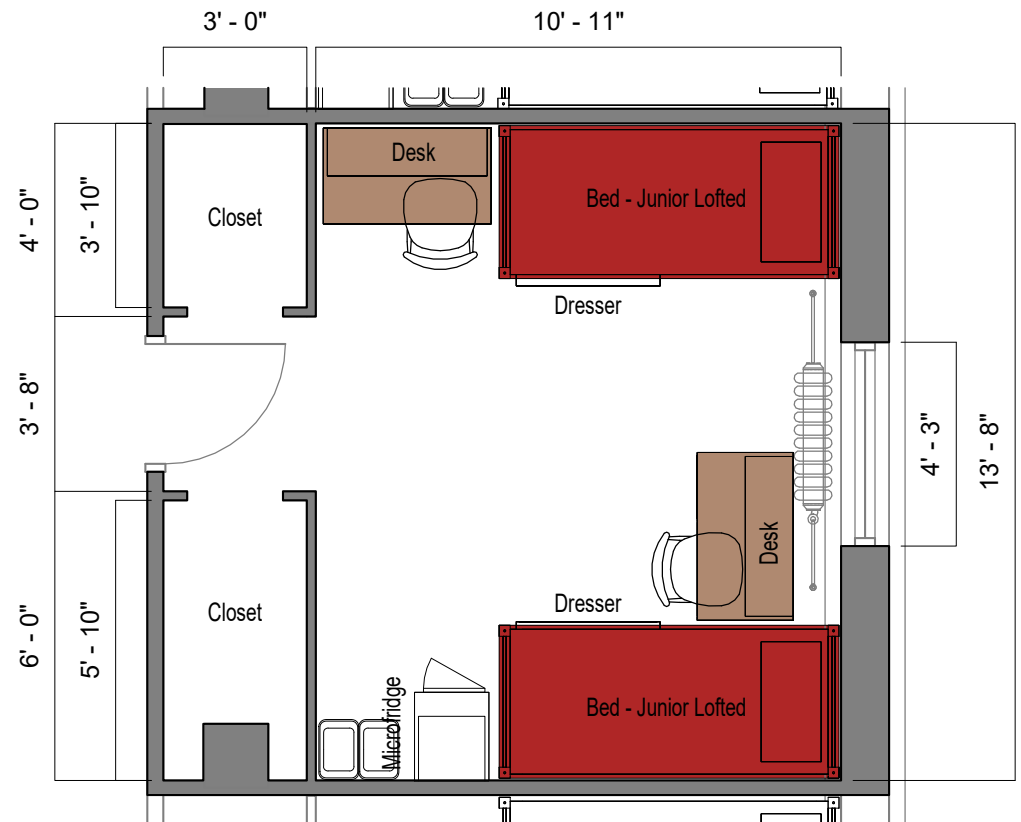

## Bed

Mattress  
Twin XL 80"L x 36"W x 8"H

Frame (Jr Loft) 82"L x 36"W

Space Under Bed 28"- 32"  
floor to base

## Desk

Dimensions 42"W x 24"L x 32"H

Writing Surface 40"W x 22"L

Drawer 14"W x 21"L x 4"H

Open Shelves (2) 14"W x 21"L x 8"H  
each

## Storage

Dresser Drawer (3) 28"W x 16"L x 8"H

Closet Hanging Bar 60" H  
varies by room

## Canfield Hall

2/room original wing  
w/semiprivate boath  
w/out a/c (Rate II)

**THE OHIO STATE UNIVERSITY**  
OFFICE OF STUDENT LIFE