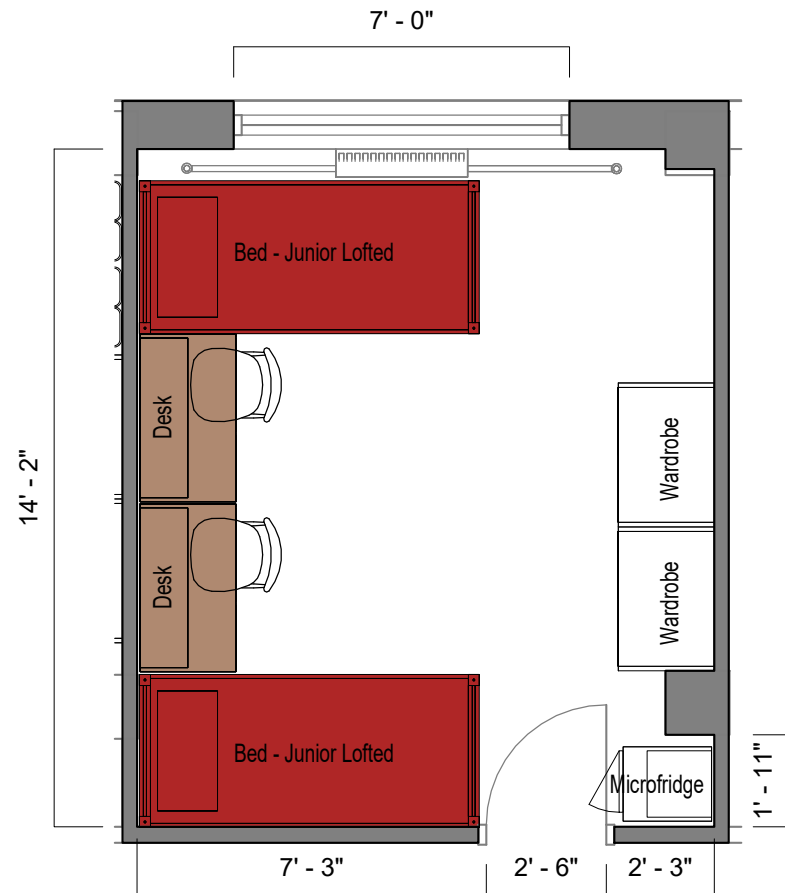

## Bed

Mattress Twin XL	80"L x 36"W x 8"H
Frame (Jr Loft)	82"L x 36"W
Space Under Bed	28" to 32" floor to base

## Desk

Dimensions	42"W x 24"L x 32"H
Writing Surface	40"W x 22"L
Drawer	14"W x 21"L x 4"H
Open Shelves (2)	14"W x 21"L x 8"H each

## Wardrobe

Top Shelf	34"W x 16"L x 11"H
Hanging Area	34"W x 22"L x 32"H
Drawers	34"W x 22"L x 5"H

## Canfield Hall

2/room new wing  
w/semiprivate bath  
w/out a/c (Rate II)

**THE OHIO STATE UNIVERSITY**  
OFFICE OF STUDENT LIFE