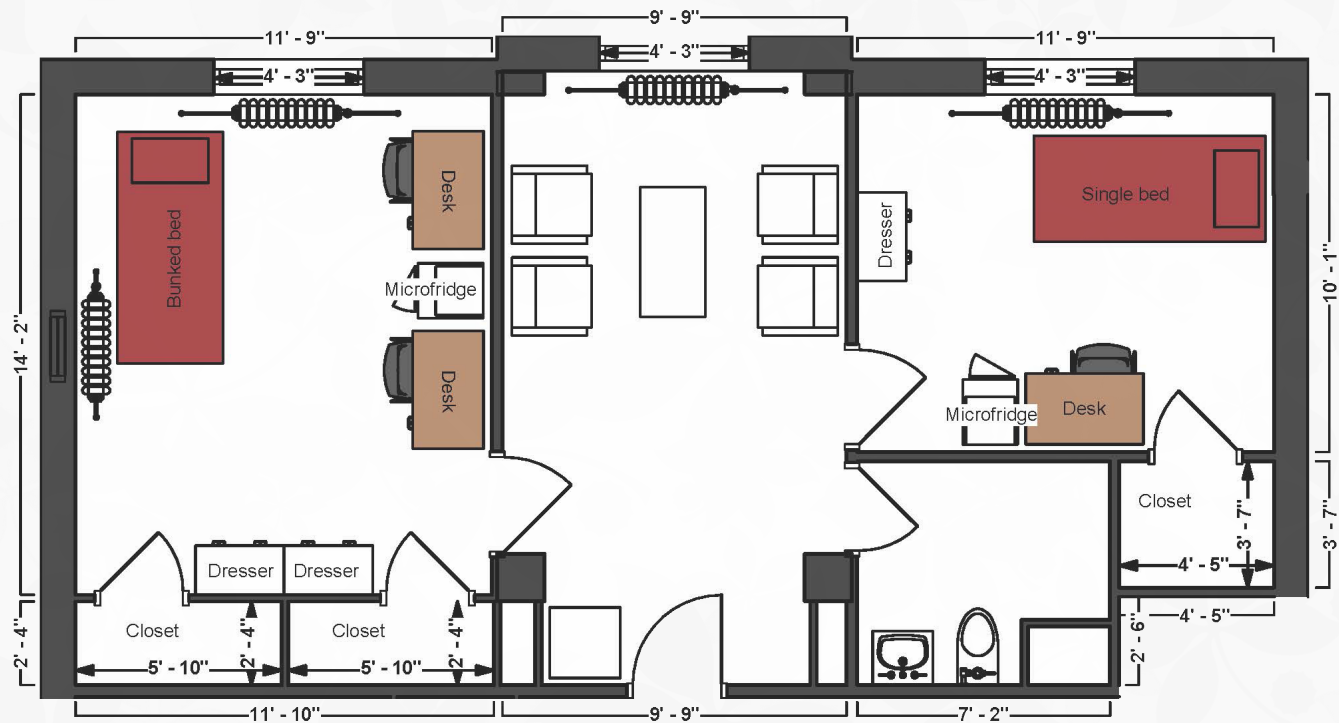

Bed

Mattress
Twin XL 80" L x 36" W

Frame 82" L x 36" W

Space Under Bed 10" to 13"
bunked 28" to
32" jr loft

Desk

Dimensions 42" W x 24" L x 32" H

Writing Surface 40" W x 22" L

Drawer 14" W x 22" L x 4" H

Storage

Dresser (drawers (6)) 26" W x 16" L x 6" H

Closet Hanging Bar 60" H
varies by room

Canfield Hall

1/room in 3/suite
w/semiprivate bath
w/out a/c (Rate I)

THE OHIO STATE UNIVERSITY

OFFICE OF STUDENT LIFE