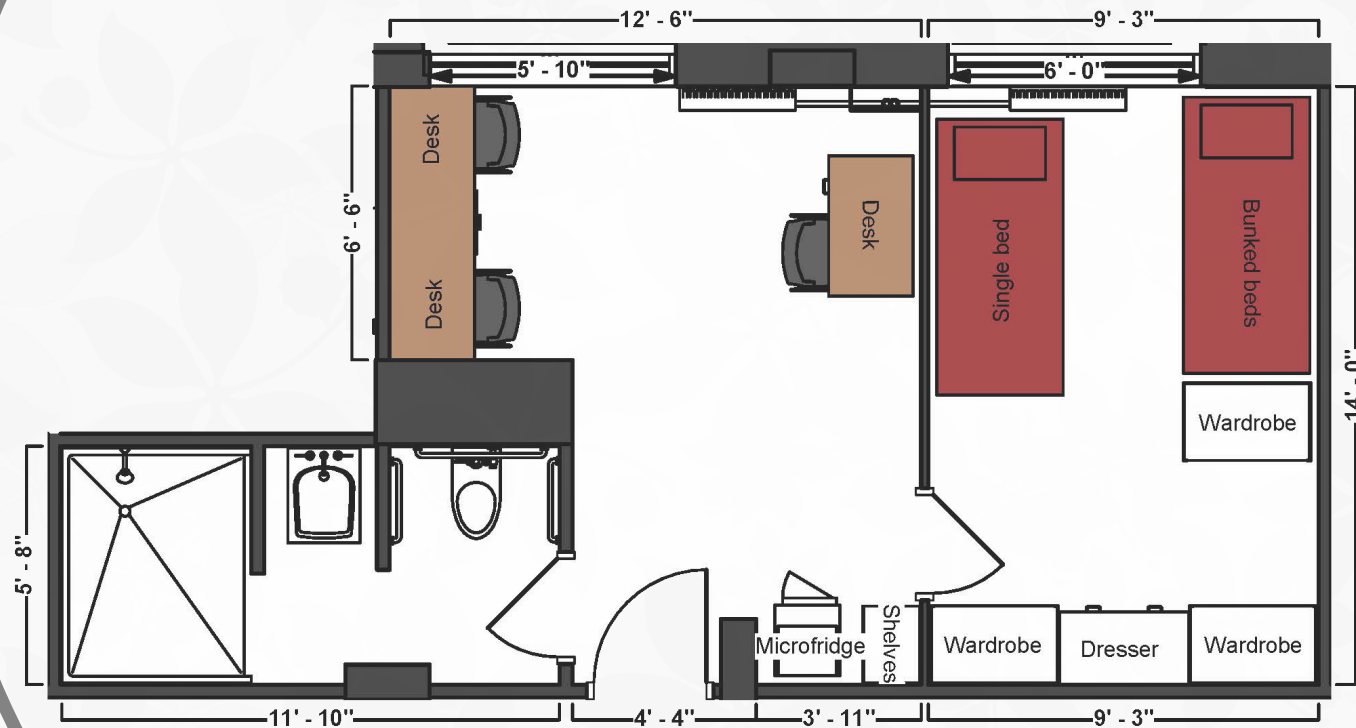

Bed

Mattress Twin XL	80" L x 36" W
Frame	82" L x 36" W
Space Under Bed	10" to 13" floor to base

Built-in Desk

Dimensions	34" W x 22" L
Drawers	12" W x 20" L x 8" H
Overhead Storage	34" W x 11" L x 12" H

Unattached Desk

Dimensions	42" W x 24" L x 32" H
Writing Surface	40" W x 22" L
Open Shelves (2)	14" W x 21" L x 8" H each

Storage

Hanging Area	34" W x 18" L x 60" H
Small Drawers	34" W x 16" L x 4" H
Large Drawers	15" W x 15" L x 4" H

Drackett Tower

3/suite w/bath
& a/c (Rate II)

THE OHIO STATE UNIVERSITY

OFFICE OF STUDENT LIFE