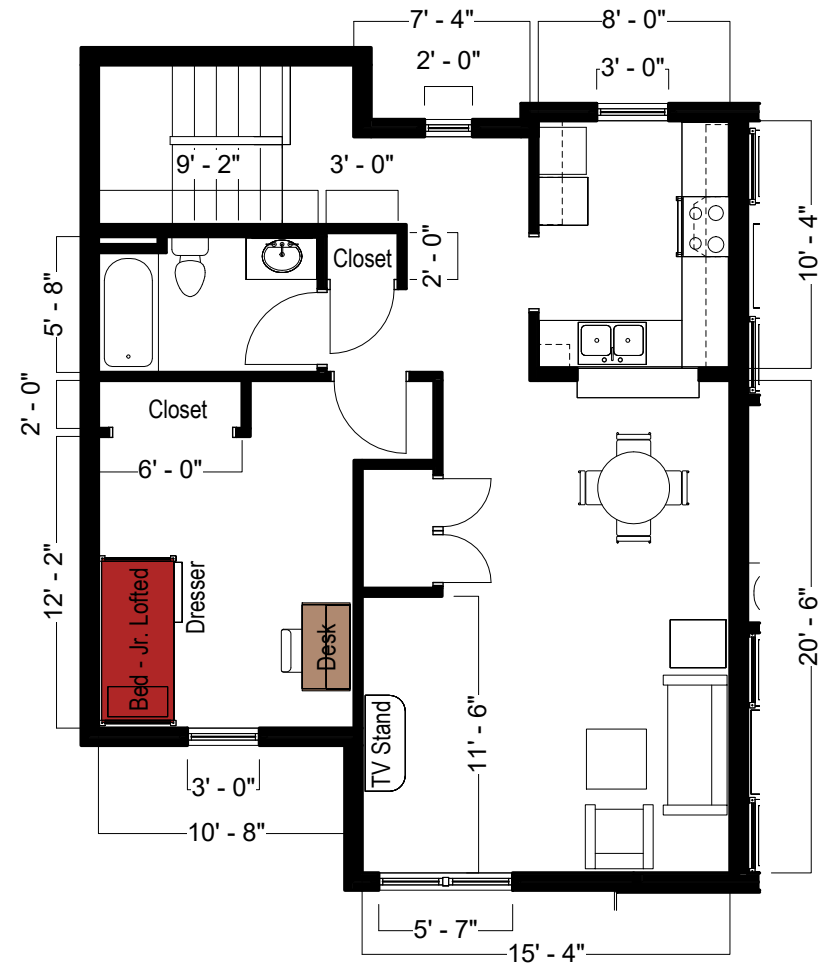

## Bed

Mattress Twin XL	80"L x 36"W x 8"H
Frame (Jr. Loft)	82"L x 36"W
Space Under Bed	28" - 32" floor to base

## Desk

Dimensions	42"W x 24"D x 32"H
Writing Surface	42"W x 24"D
Drawer	14"W x 21"L x 6"H

## Storage

Dresser Drawer (3)	30"W x 16"D x 8"H
Hanging Bar	60" H

1 Bedroom for 1  
Resident

**THE OHIO STATE UNIVERSITY**  
OFFICE OF STUDENT LIFE