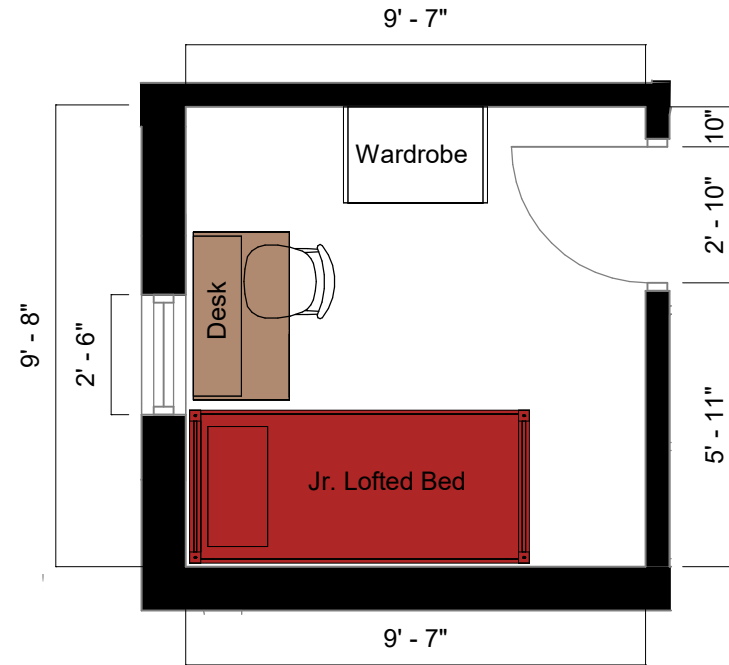

Bed

Mattress
Twin XL 80"L x 36"W x 8"H

Frame 85"L x 38"W

Space Under Bed 10" to 13"
floor to base

Desk

Dimensions 42"W x 24"L x 32"H

Writing Surface 40"W x 22"L

Drawer 14"W x 21"L x 4"H

Open Shelves (2) 14"W x 21"L x 8"H
each

Wardrobe

Top Shelf 34"W x 22"L x 8"H

Hanging Bar 33"H

Storage 18"W x 20"L x 8"H

Hanley House

1/room w/corridor bath
and a/c

THE OHIO STATE UNIVERSITY
OFFICE OF STUDENT LIFE