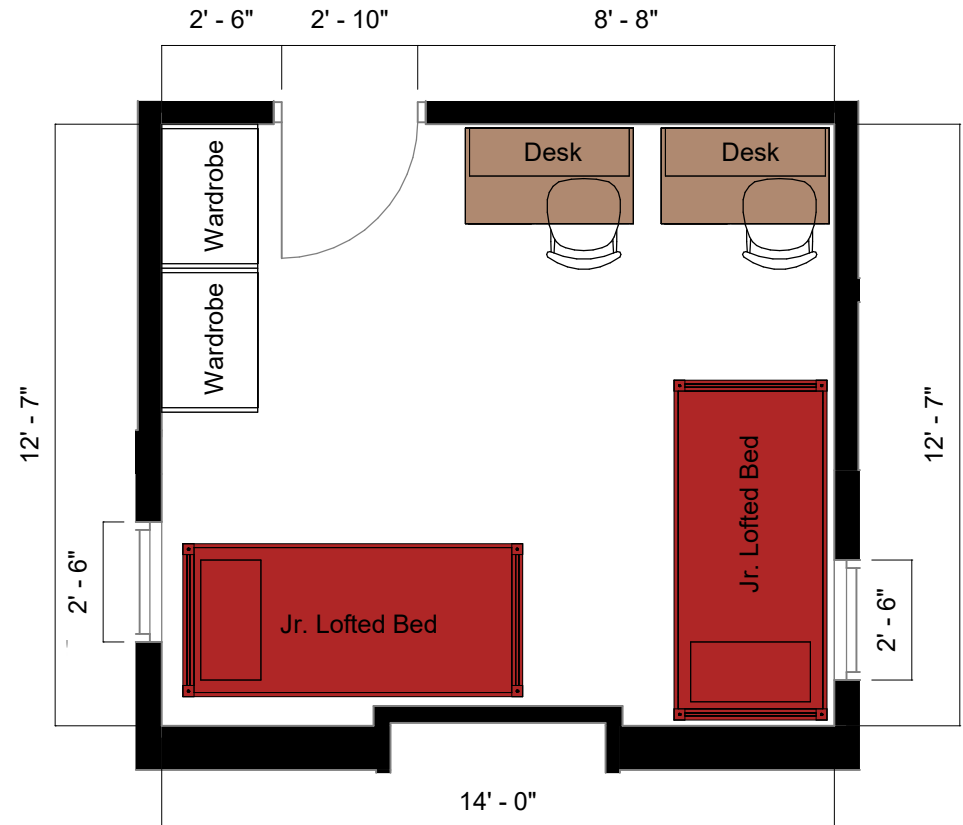

## Bed

Mattress  
Twin XL 80"L x 36"W x 8"H

Frame 85"L x 36"W

Space Under Bed 10" to 13"  
floor to base

## Desk

Dimensions 42"W x 24"L x 32"H

Writing Surface 40"W x 22"L

Drawer 14"W x 21"L x 4"H

Open Shelves (2) 14"W x 21"L x 8"H  
each

## Wardrobe

Top Shelf 34"W x 22"L x 8"H

Hanging Bar 33"H

Storage 18"W x 20"L x 8"H

# Hanley House

2/room w/corridor bath  
and a/c

THE OHIO STATE UNIVERSITY  
OFFICE OF STUDENT LIFE