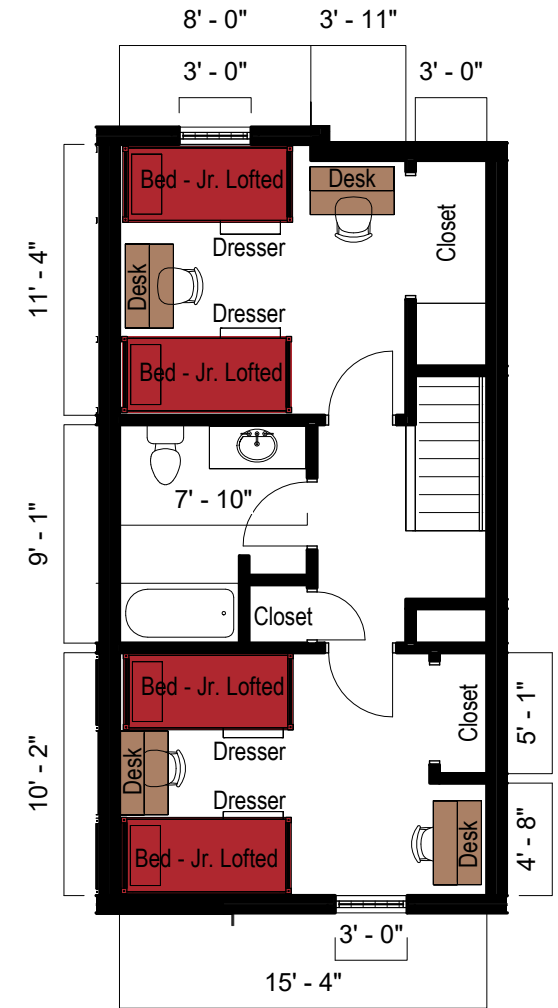

## Bed

Mattress Twin XL	80"L x 36"W x 8"H
Frame (Jr. Loft)	82"L x 36"W
Space Under Bed	28" - 32" floor to base

## Desk

Dimensions	42"W x 24"D x 32"H
Writing Surface	42"W x 24"D
Drawer	14"W x 21"L x 6"H

## Storage

Dresser Drawer (3)	30"W x 16"D x 8"H
Hanging Bar	60" H

First Floor

Second Floor

2 Bedrooms for 4  
Residents

THE OHIO STATE UNIVERSITY  
OFFICE OF STUDENT LIFE