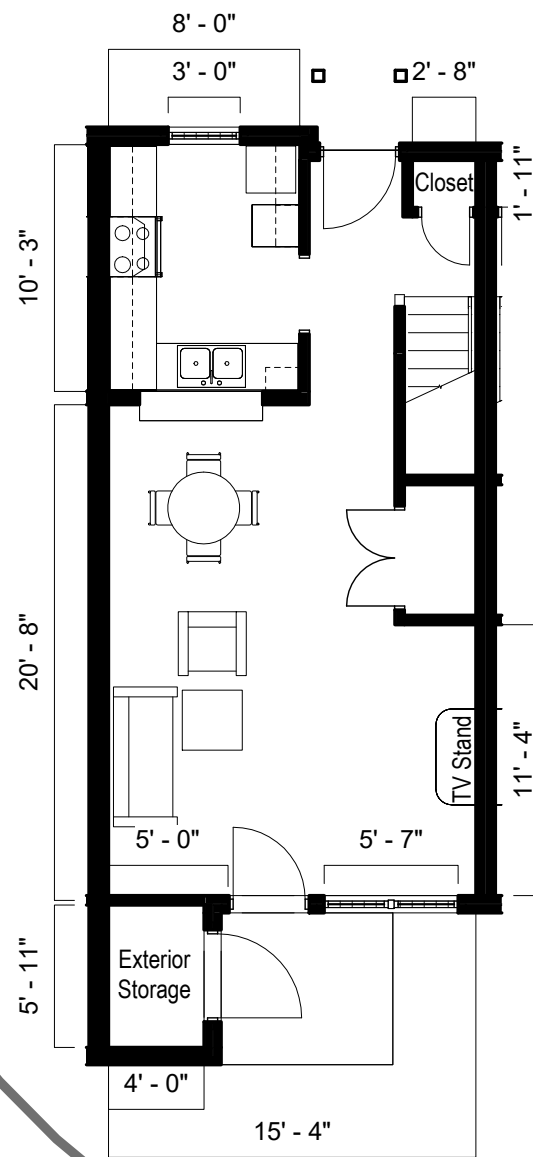

## Bed

Mattress Twin XL	80"L x 36"W x 8"H
Frame (Jr. Loft)	82"L x 36"W
Space Under Bed	28" - 32" floor to base

## Desk

Dimensions	42"W x 24"D x 32"H
Writing Surface	42"W x 24"D
Drawer	14"W x 21"L x 6"H

## Storage

Dresser Drawer (3)	30"W x 16"D x 8"H
Hanging Bar	60" H

First Floor

Second Floor

2 Bedrooms for 4  
Residents

THE OHIO STATE UNIVERSITY  
OFFICE OF STUDENT LIFE