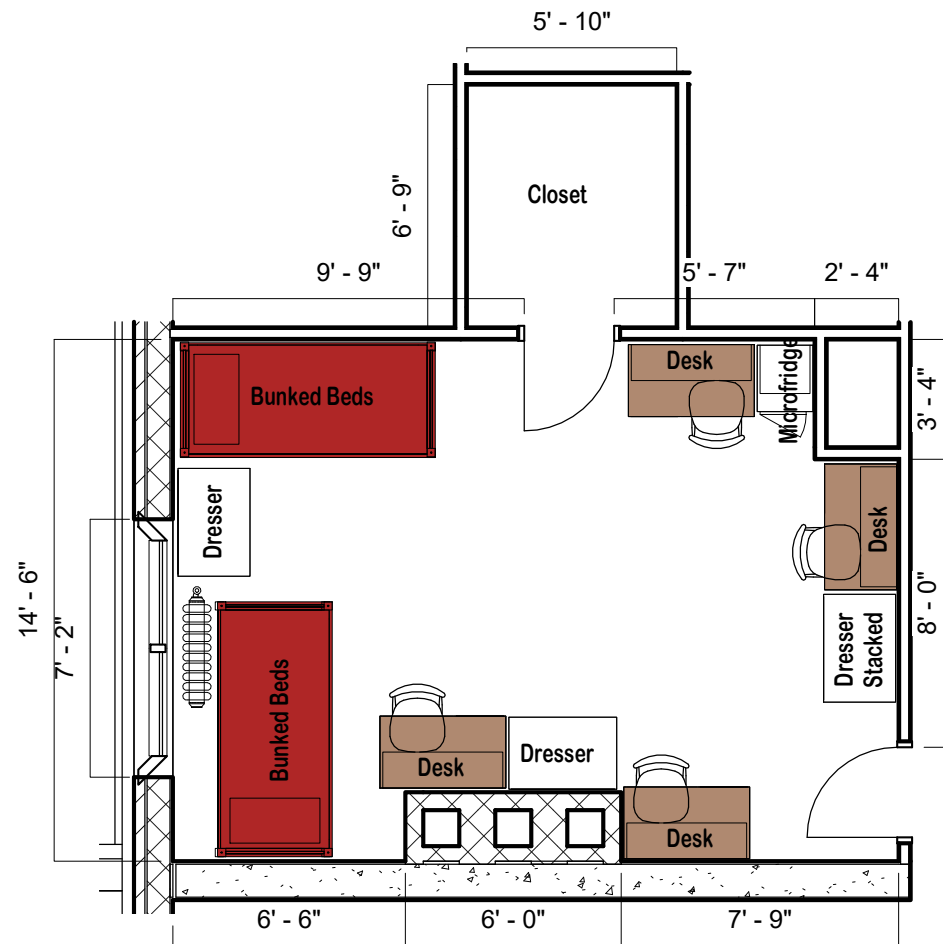

Bed

Mattress
Twin XL 80"L x 36"W x 8"H

Frame (Jr Loft) 82"L x 36"W

Space Under Bed 28" to 32"
floor to base

Desk

Dimensions 42"W x 24"L x 32"H

Writing Surface 40"W x 22"L

Drawer 14"W x 21"L x 4"H

Open Shelves (2) 14"W x 21"L x 8"H
each

Storage

Dresser Drawer (3) 36"W x 16"L x 8"H

Hanging Bar 60" H

Mack Hall

4/room w/semiprivate
bath w/out a/c (Rate I)

THE OHIO STATE UNIVERSITY
OFFICE OF STUDENT LIFE