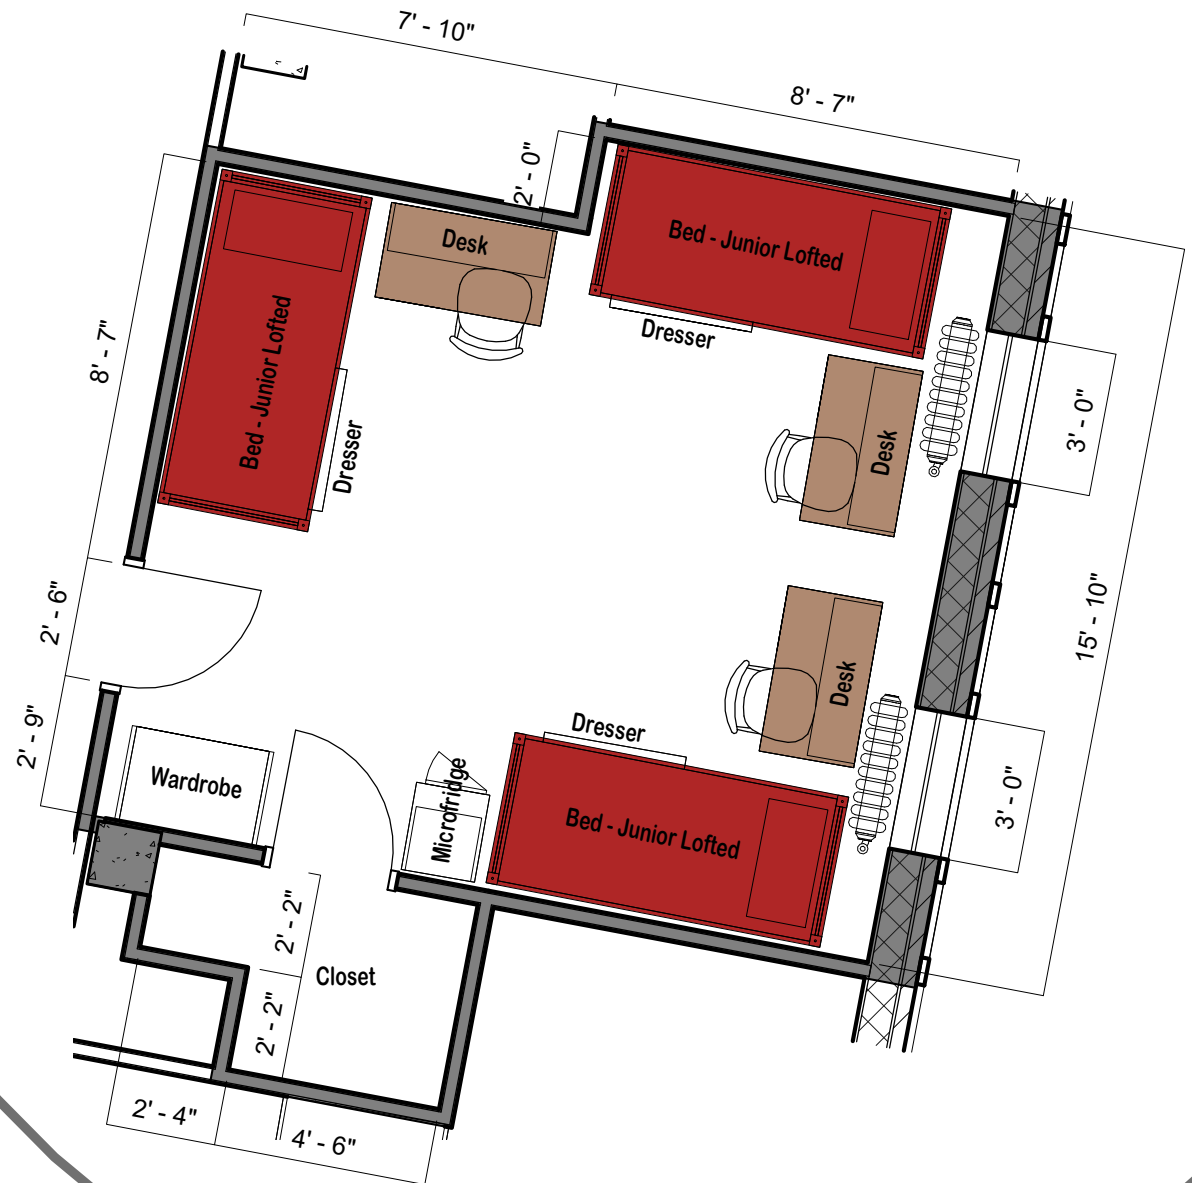

Bed

Mattress
Twin XL 80"L x 36"W x 8"H

Frame (Jr Loft) 82"L x 36"W

Space Under Bed 28" to 32"
floor to base

Desk

Dimensions 42"W x 24"L x 32"H

Writing Surface 40"W x 22"L

Drawer 14"W x 21"L x 4"H

Open Shelves (2) 14"W x 21"L x 8"H
each

Storage

Dresser Drawer (3) 36"W x 16"L x 8"H

Hanging Bar 60" H

Mack Hall

3/room w/semiprivate
bath w/out a/c (Rate II)

THE OHIO STATE UNIVERSITY
OFFICE OF STUDENT LIFE