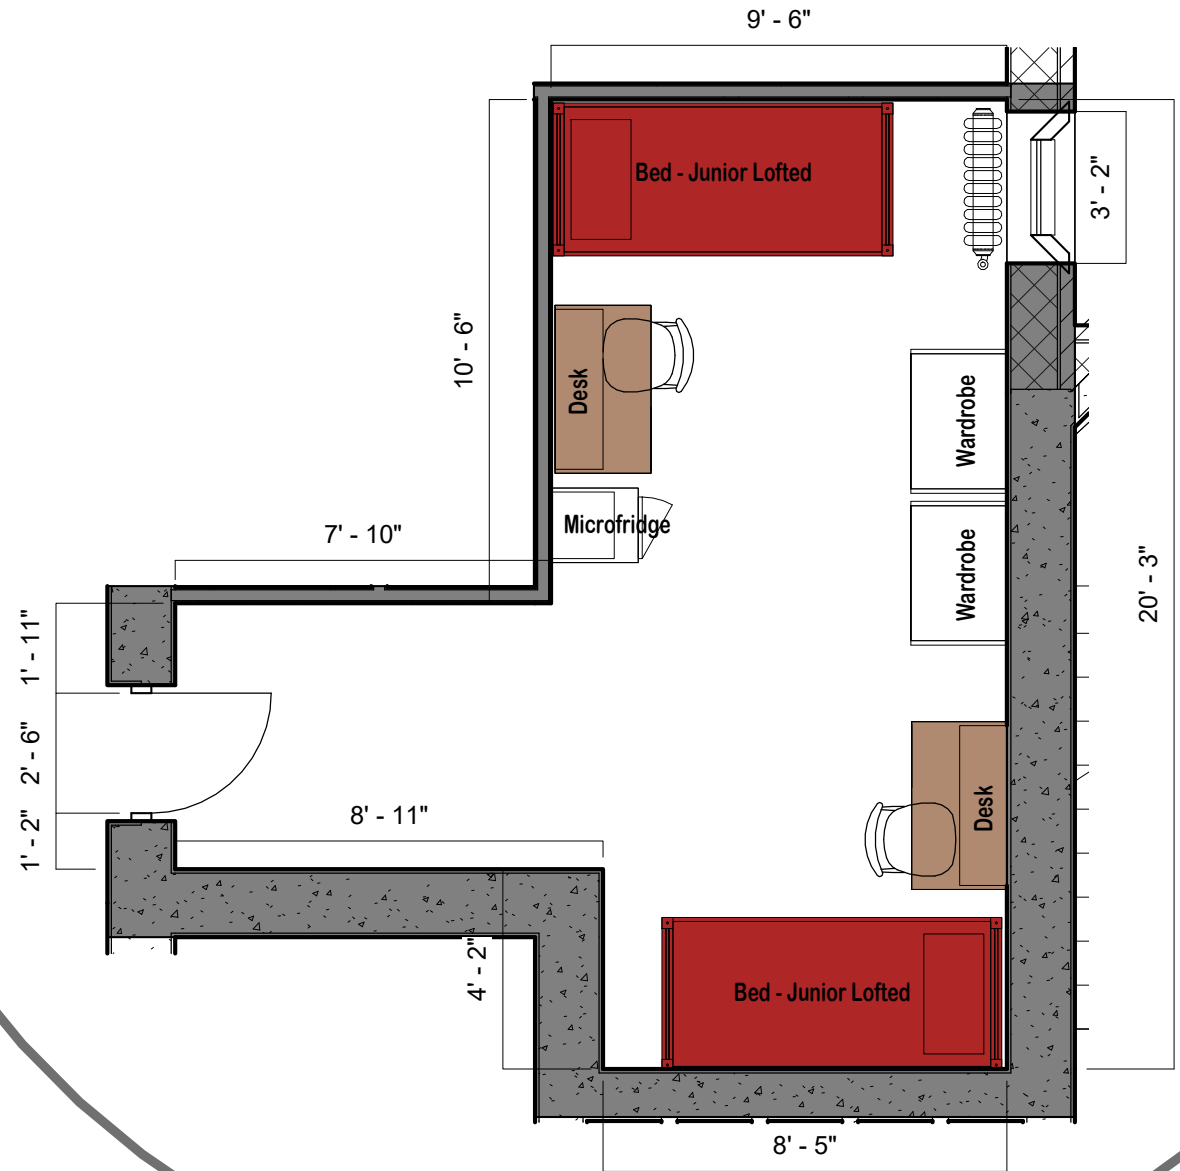

Bed

Mattress
Twin XL 80"L x 36"W x 8"H

Frame (Jr Loft) 82"L x 36"W

Space Under Bed 28" to 32"
floor to base

Desk

Dimensions 42"W x 24"L x 32"H

Writing Surface 40"W x 22"L

Drawer 14"W x 21"L x 4"H

Open Shelves (2) 14"W x 21"L x 8"H
each

Wardrobe

Wardrobe 36"W x 24"L x 84"H

Hanging Bar 60" H

Mack Hall

2/superdouble
w/semiprivate bath
w/out a/c (Rate I)

THE OHIO STATE UNIVERSITY
OFFICE OF STUDENT LIFE