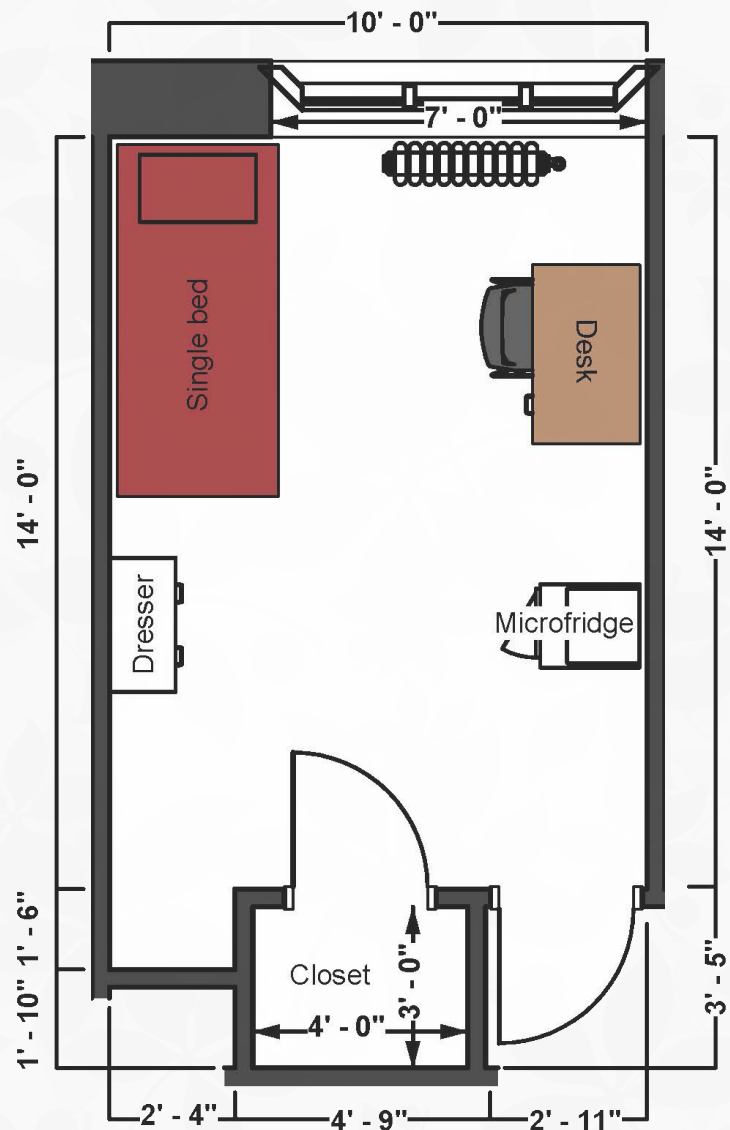

## Bed

Mattress  
Twin XL 80" L x 36" W x 8" H

Frame 82" L x 36" W

Space Under Bed  
(Junior Lofted) 28" to 32"  
floor to base

## Desk

Dimensions 42" W x 24" L x 32" H

Writing Surface 40" W x 22" L

Drawer 14" W x 21" L x 4" H

Open Shelves (2) 14" W x 21" L x 8" H  
each

## Storage

Dresser  
(drawers (3)) 28" W x 16" L x 8" H