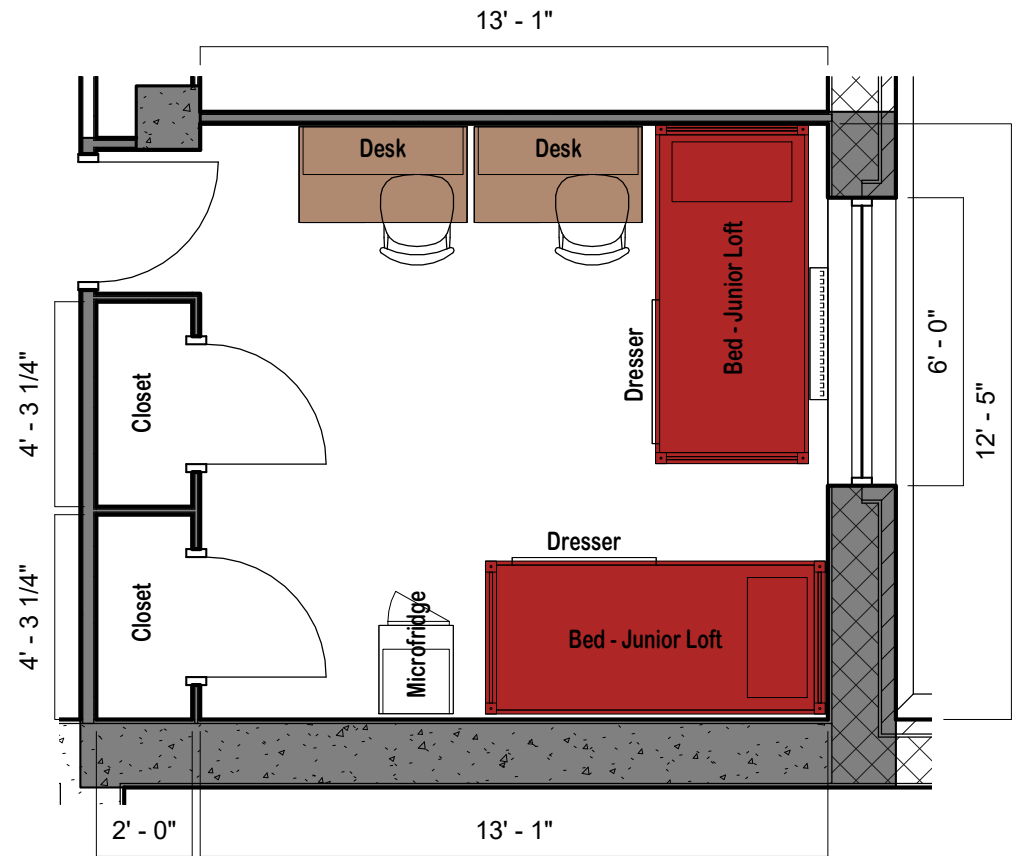

Bed

Mattress
Twin XL 80"L x 36"W x 8"H

Frame (Jr Loft) 82"L x 36"W

Space Under Bed 28" to 32"
floor to base

Desk

Dimensions 42"W x 24"L x 32"H

Writing Surface 40"W x 22"L

Drawer 14"W x 21"L x 4"H

Open Shelves (2) 14"W x 21"L x 8"H
each

Storage

Dresser Drawer (3) 36"W x 16"L x 8"H

Hanging Bar 60" H

Mack Hall

2/room w/semiprivate
bath w/out a/c (Rate II)

THE OHIO STATE UNIVERSITY
OFFICE OF STUDENT LIFE