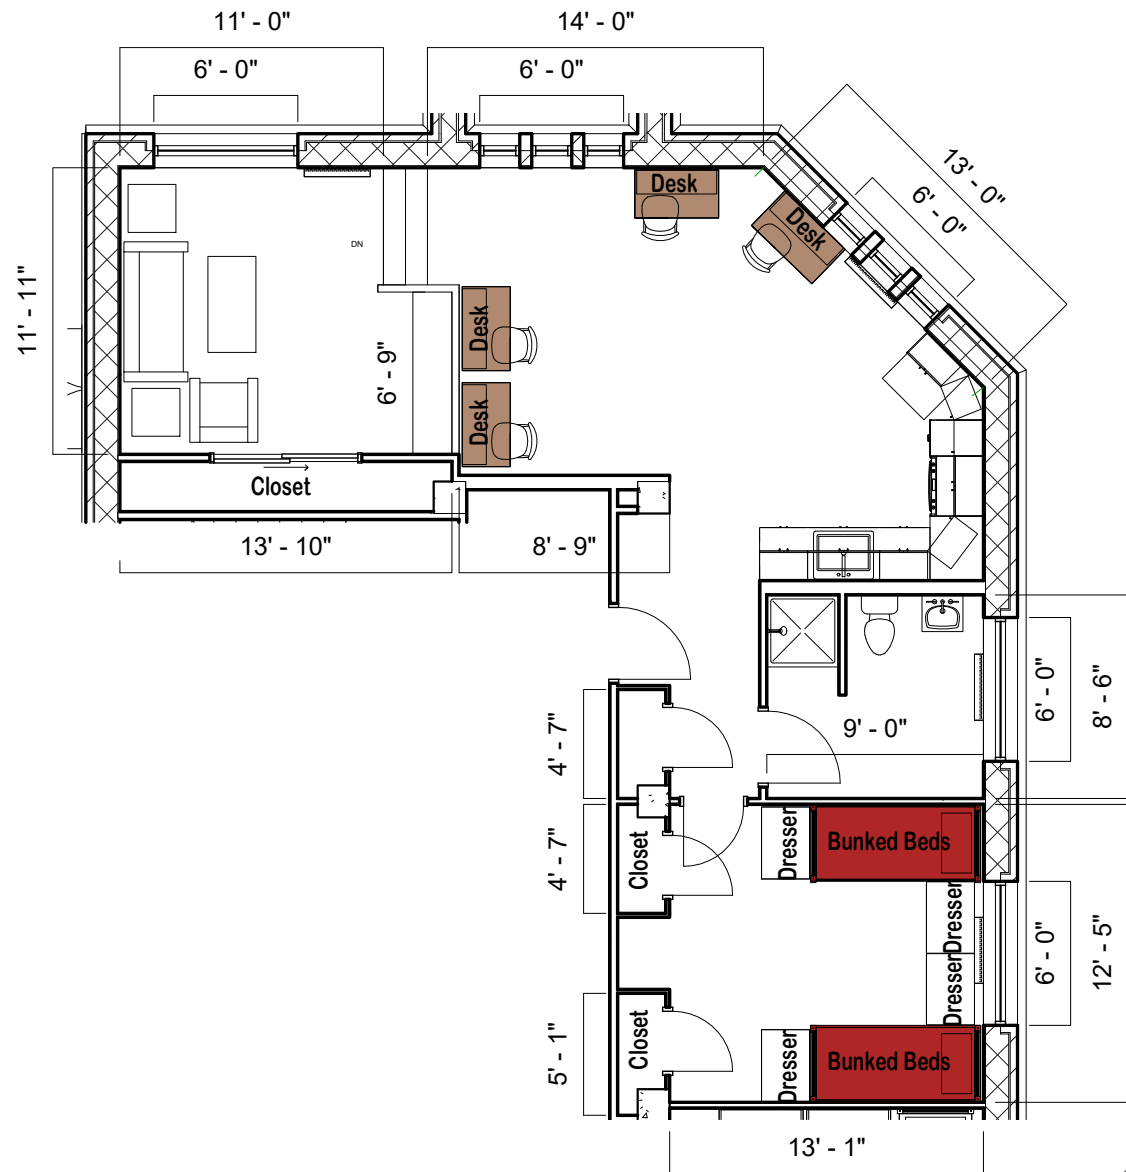

## Bed

Mattress  
Twin XL 80"L x 36"W x 8"H

Frame (Jr Loft) 82"L x 36"W

Space Under Bed 28" to 32"  
floor to base

## Desk

Dimensions 42"W x 24"L x 32"H

Writing Surface 40"W x 22"L

Drawer 14"W x 21"L x 4"H

Open Shelves (2) 14"W x 21"L x 8"H  
each

## Storage

Dresser Drawer (3) 36"W x 16"L x 8"H

Hanging Bar 60" H

## Mack Hall

4/suite with bath and  
a/c (Rate I)

**THE OHIO STATE UNIVERSITY**  
OFFICE OF STUDENT LIFE