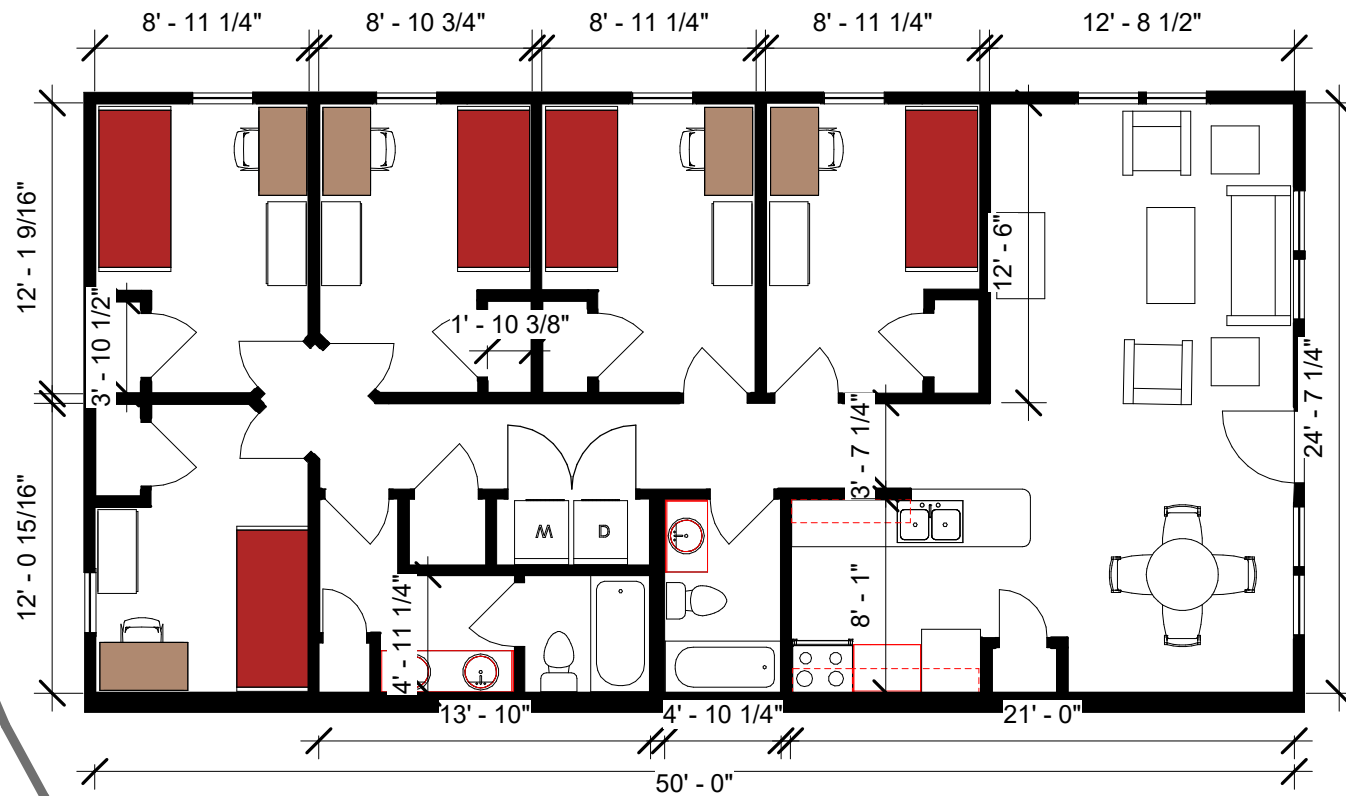

Bed

Mattress
Twin XL 80"L x 36"W x 8"H

Frame 80"L x 36"W

Space Under Bed 10" to 13"
floor to base

Desk

Dimensions 42"L x 24"W x 32"H

Writing Surface 40"L x 22"W

Drawer 14"W x 21"L x 4"H

Storage

Dresser 26"W x 16"L x 6"H

Closet 60"H

Hanging Bar Varies by room

Mansfield

5 bedroom for 5

THE OHIO STATE UNIVERSITY
OFFICE OF STUDENT LIFE