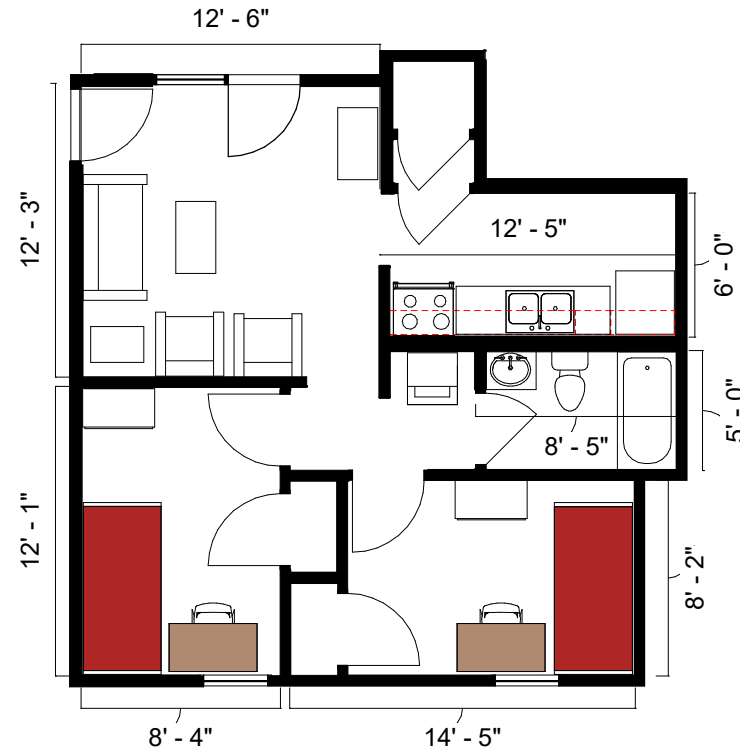

Bed

Mattress Twin XL	80"L x 36"W x 8"H
---------------------	-------------------

Frame	80"L x 36"W
-------	-------------

Space Under Bed	10" to 13" floor to base
-----------------	-----------------------------

Desk

Dimensions	42"L x 24"W x 32"H
------------	--------------------

Writing Surface	40"L x 22"W
-----------------	-------------

Drawer	14"W x 21"L x 4"H
--------	-------------------

Storage

Dresser	26"W x 16"L x 6"H
---------	-------------------

Closet	60"H
--------	------

Hanging Bar	Varies by room
-------------	----------------

Mansfield

2 bedroom for 2

THE OHIO STATE UNIVERSITY
OFFICE OF STUDENT LIFE