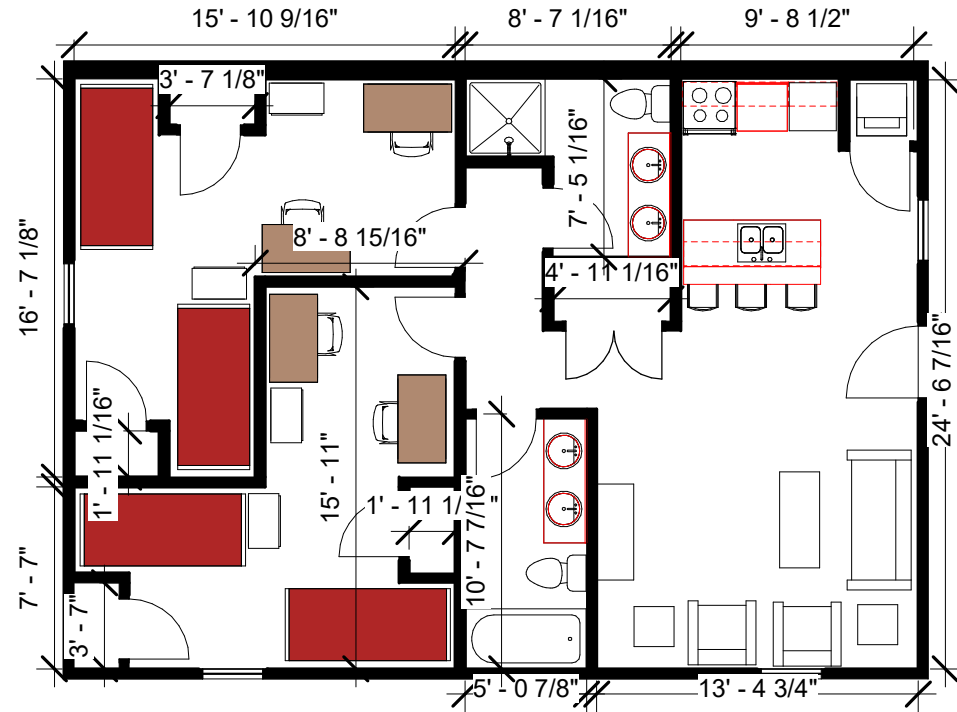

Bed

Mattress Twin XL	80"L x 36"W x 8"H
Frame	80"L x 36"W
Space Under Bed	10" to 13" floor to base

Desk

Dimensions	42"L x 24"W x 32"H
Writing Surface	40"L x 22"W
Drawer	14"W x 21"L x 4"H

Storage

Top Shelf	26" W x 16" L x 6" H each
Closet Hanging Bar	60" H varies by room

Mansfield

2 Bedroom for 4

THE OHIO STATE UNIVERSITY
OFFICE OF STUDENT LIFE