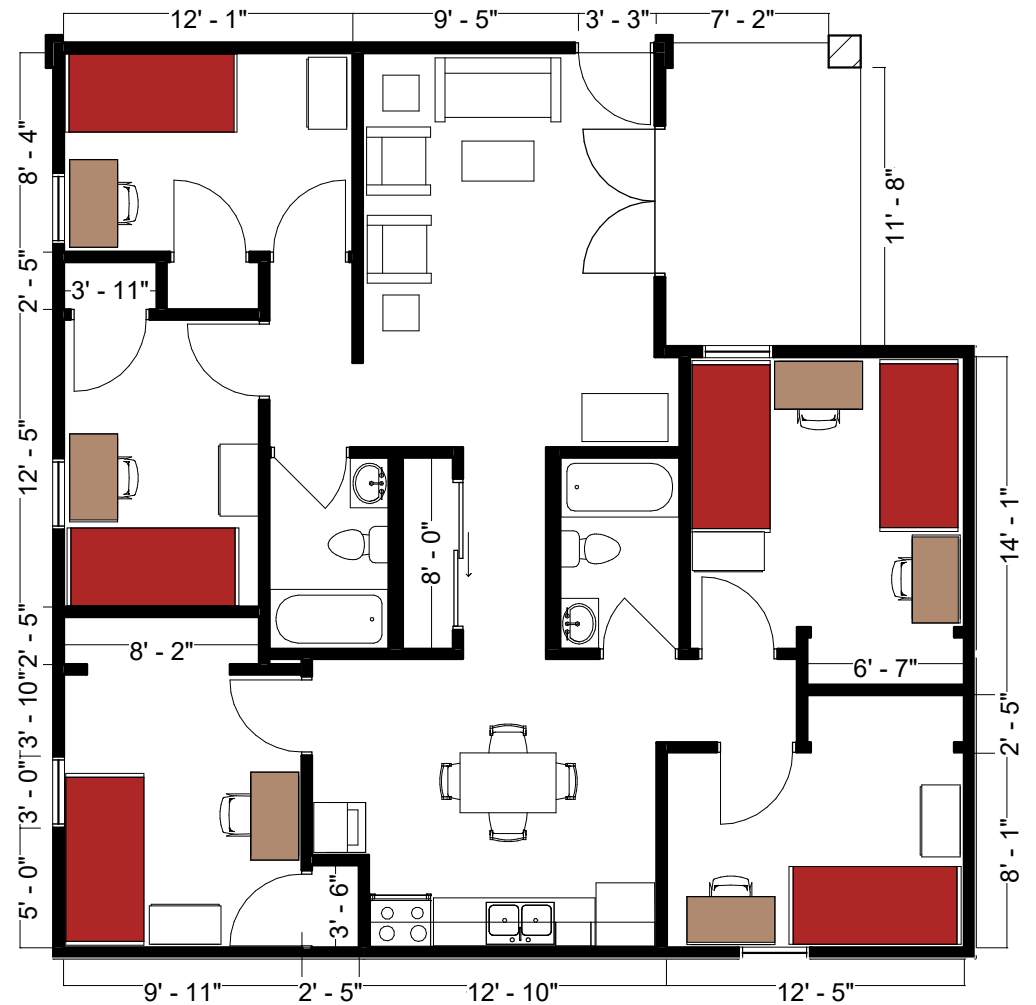

Bed

Mattress
Twin XL 80"L x 36"W x 8"H

Frame 80"L x 36"W

Space Under Bed 10" to 13"
floor to base

Desk

Dimensions 42"L x 24"W x 32"H

Writing Surface 40"L x 22"W

Drawer 14"W x 21"L x 4"H

Storage

Dresser 26"W x 16"L x 6"H

Closet 60"H

Hanging Bar Varies by room

Mansfield

5 bedroom for 6

THE OHIO STATE UNIVERSITY
OFFICE OF STUDENT LIFE