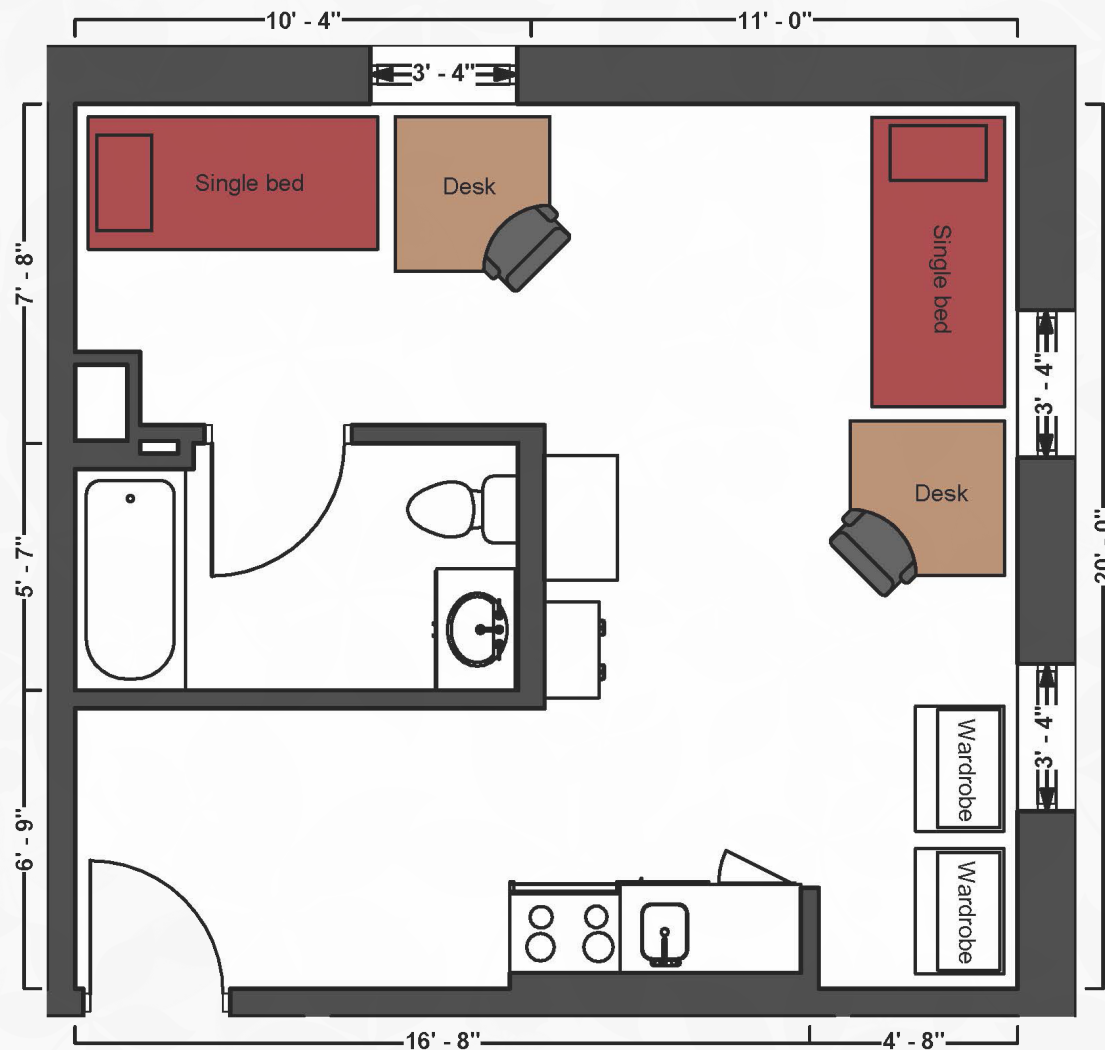

Bed

Mattress Twin XL	80" L x 36" W
Frame	82" L x 36" W
Space Under Bed	28" to 32" floor to base

Desk

Dimensions	42" W x 24" L x 32" H
Writing Surface	40" W x 22" L
Drawer Space	16" W x 22" L x 4" H

Storage

Closet Area	36" W x 25" L x 60" H
Shelf Space	36" W x 18" L x 12" H

Neil Avenue

Efficiency apartment
for 2 with a/c (Rate I)

THE OHIO STATE UNIVERSITY
OFFICE OF STUDENT LIFE