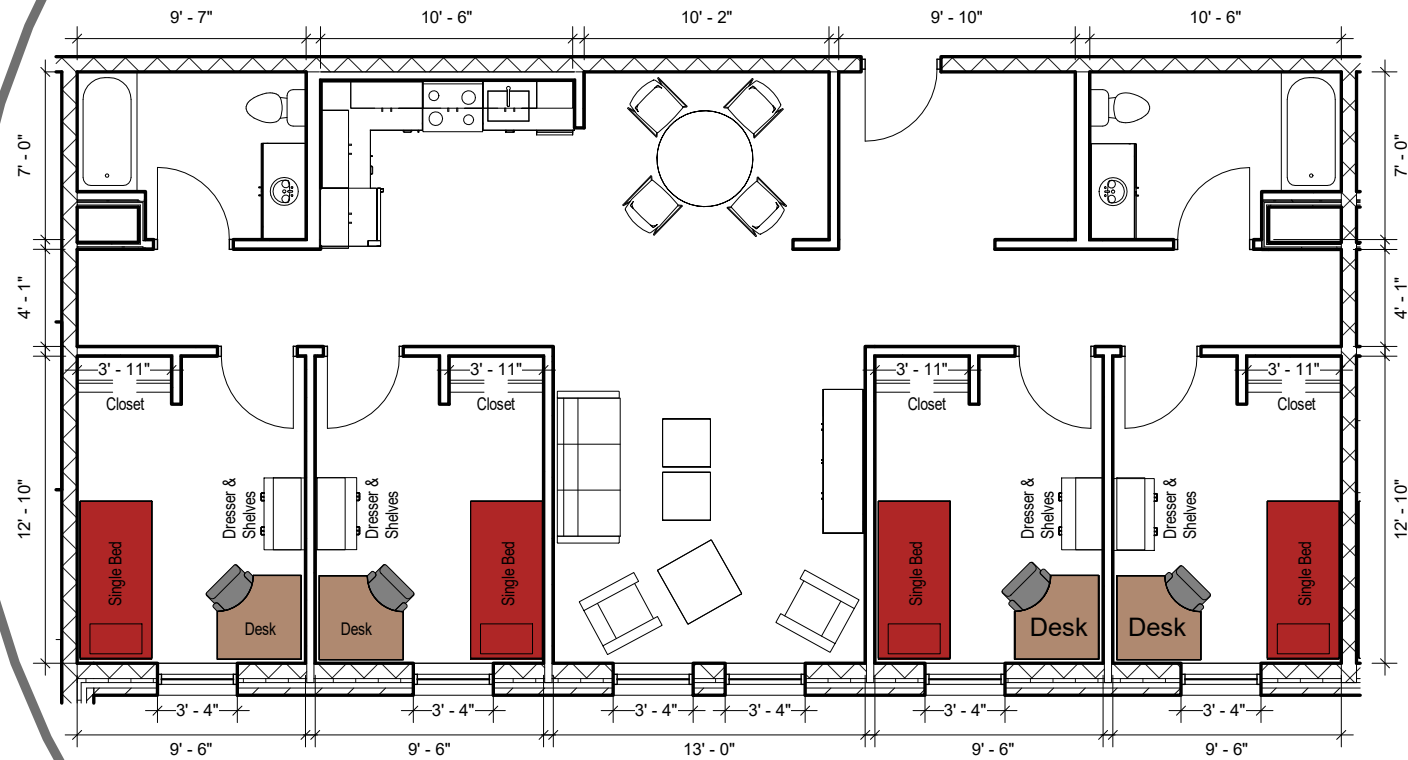

## Bed

Mattress  
Twin XL 80" L x 36" W x 8" H

Frame 82" L x 36" W

Space Under Bed 28" to 32"  
floor to base

## Desk

Dimensions 42" W x 24" L x 32" H

Writing Surface 40" W x 22" L

Drawer 16" W x 22" L x 4" H

## Storage

Closet Area 36" W x 25" L x 60" H

Shelf Space 36" W x 18" L x 12" H