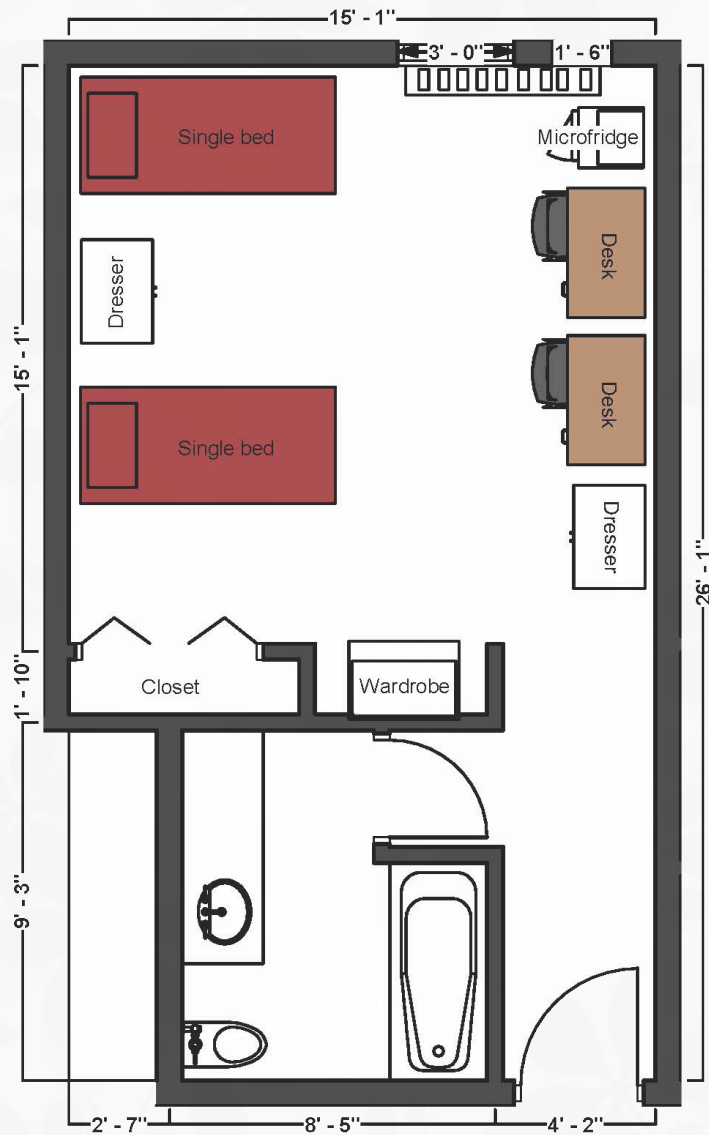

## Bed

|                     |                             |
|---------------------|-----------------------------|
| Mattress<br>Twin XL | 80" L x 36" W               |
| Frame               | 82" L x 36" W               |
| Space Under Bed     | 10" to 13"<br>floor to base |

## Desk

|                 |                       |
|-----------------|-----------------------|
| Dimensions      | 42" W x 24" L x 32" H |
| Writing Surface | 40" W x 22" L         |
| Drawer          | 14" W x 22" L x 4" H  |

## Storage

|              |                       |
|--------------|-----------------------|
| Closet Space | varies by room        |
| Wardrobe     | 34" W x 18" L x 56" H |

## Pennsylvania Place

2/room w/bath  
and a/c (Rate II)

THE OHIO STATE UNIVERSITY

OFFICE OF STUDENT LIFE