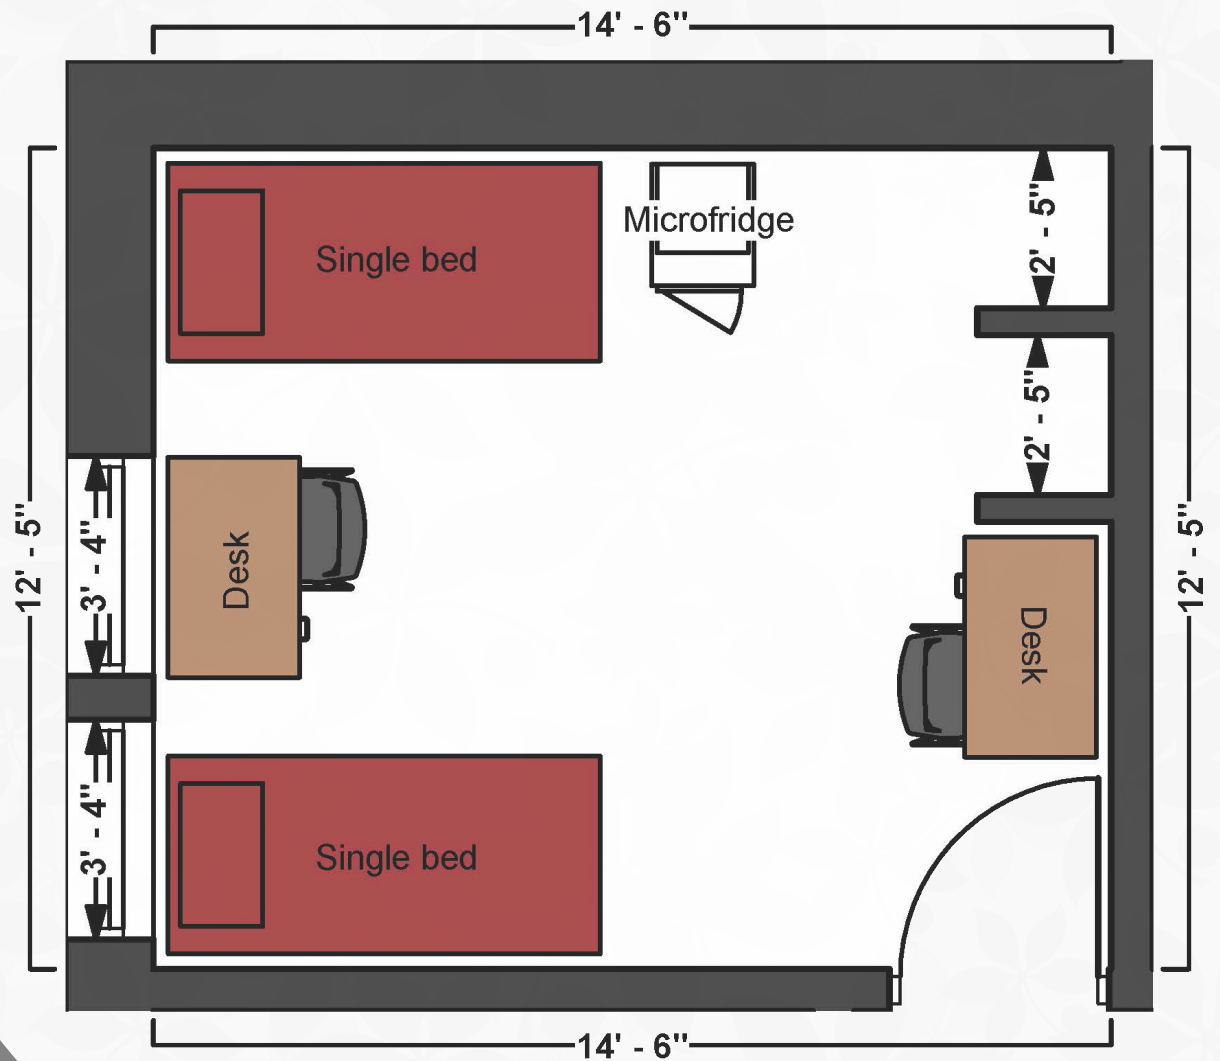

Bed

Mattress Twin XL	80" L x 36" W
Frame	84" L x 36" W
Space Under Bed	28" to 32" floor to base

Desk

Dimensions	44" W x 36" L x 32" H
Pedestal File (top drawer)	12" W x 19" L x 1" H
Pedestal File (middle drawer)	12" W x 19" L x 5" H
Pedestal File (bottom drawer)	12" W x 19" L x 9" H

Storage

Hanging Area	30" W x 24" L x 62" H
Drawers	32" W x 19" L x 4" H
Shelves	34" W x 17" L x 13" H

Scholars East

2/room lofted
w/semi-private bath
& a/c (Rate IV)

THE OHIO STATE UNIVERSITY

OFFICE OF STUDENT LIFE