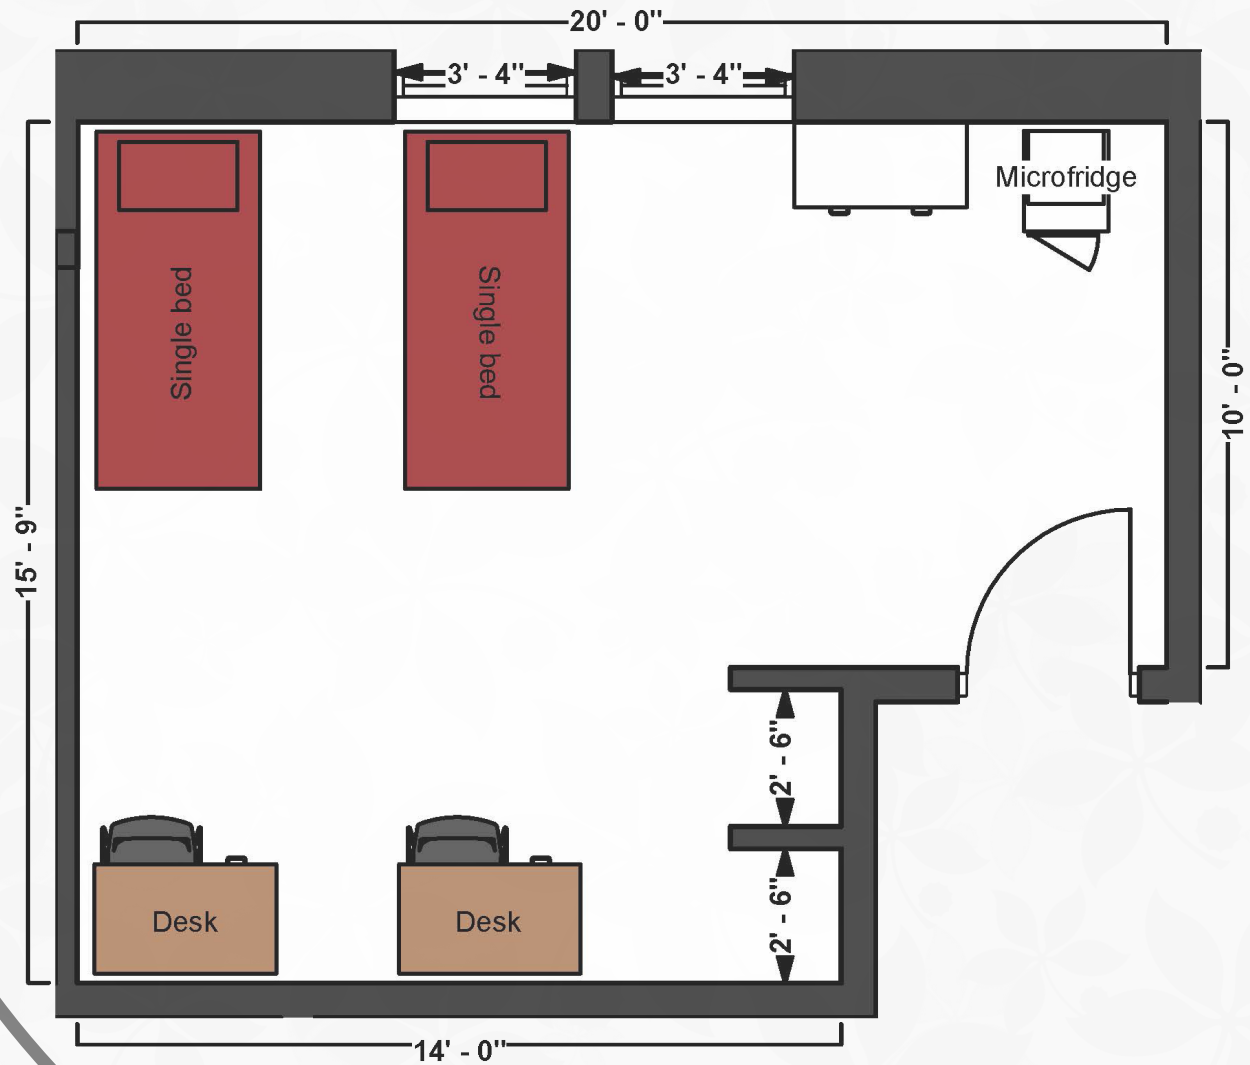

## Bed

Mattress Twin XL	80" L x 36" W
Frame	84" L x 36" W
Space Under Bed	28" to 32" floor to base

## Desk

Dimensions	44" W x 36" L x 32" H
Pedestal File (top drawer)	12" W x 19" L x 1" H
Pedestal File (middle drawer)	12" W x 19" L x 5" H
Pedestal File (bottom drawer)	12" W x 19" L x 9" H

## Storage

Hanging Area	30" W x 24" L x 62" H
Drawers	32" W x 19" L x 4" H
Shelves	34" W x 17" L x 13" H

# Scholars East

2/room w/semi-private  
bath & a/c (Rate IV)

THE OHIO STATE UNIVERSITY

OFFICE OF STUDENT LIFE