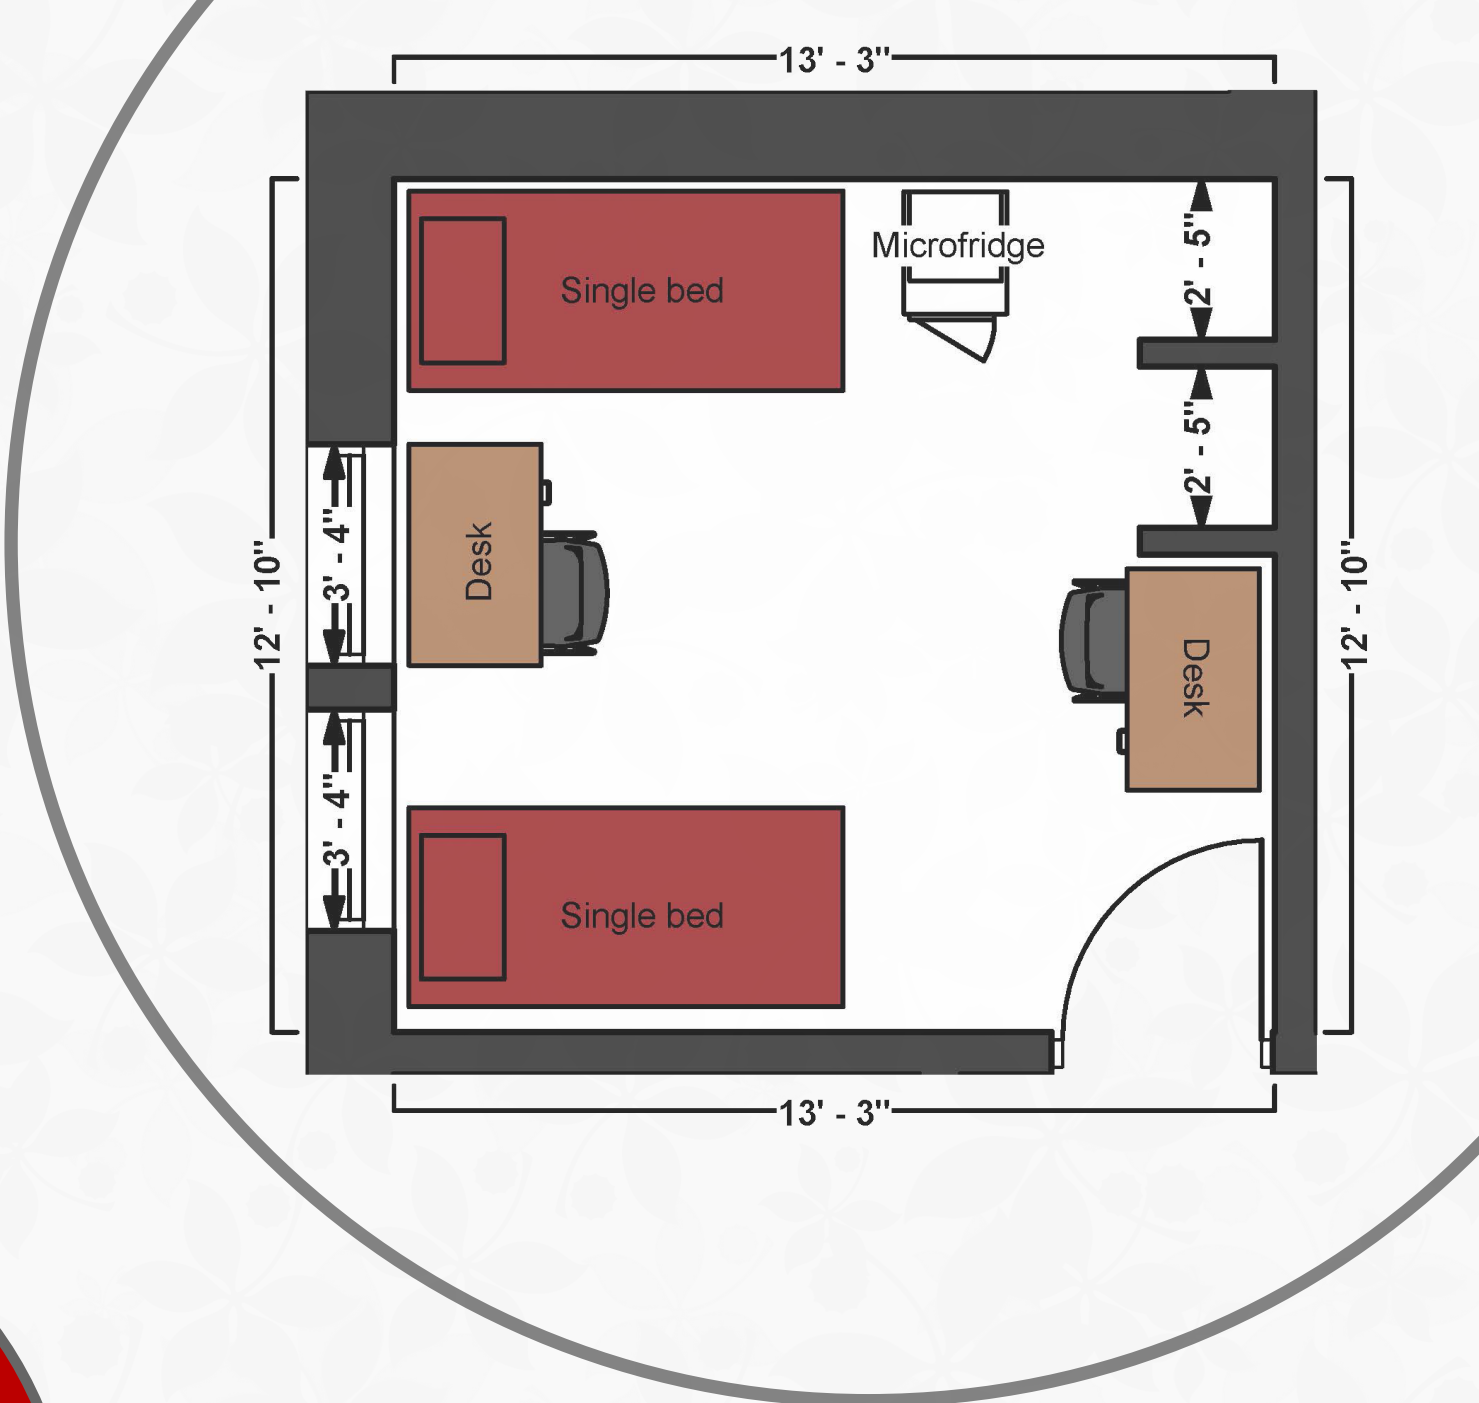

Bed

Mattress Twin XL	80" L x 36" W
Frame	84" L x 36" W
Space Under Bed	28" to 32" floor to base

Desk

Dimensions	44" W x 36" L x 32" H
Pedestal File (top drawer)	12" W x 19" L x 1" H
Pedestal File (middle drawer)	12" W x 19" L x 5" H
Pedestal File (bottom drawer)	12" W x 19" L x 9" H

Storage

Hanging Area	30" W x 24" L x 62" H
Drawers	32" W x 19" L x 4" H
Shelves	34" W x 17" L x 13" H

Scholars West

2/room lofted
w/semi-private bath
& a/c (Rate IV)

THE OHIO STATE UNIVERSITY
OFFICE OF STUDENT LIFE