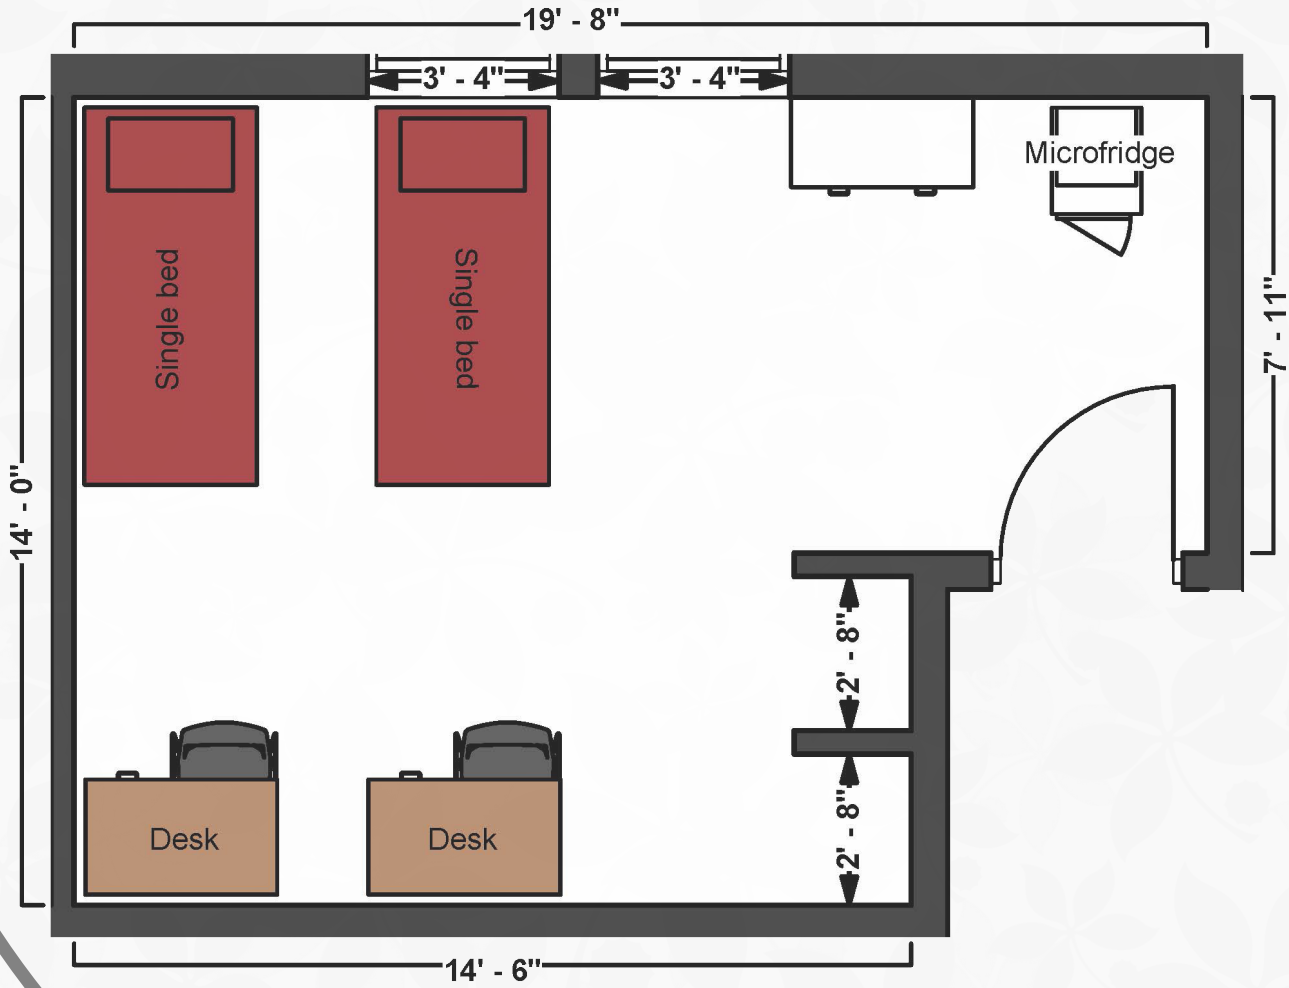

Bed

Mattress Twin XL	80" L x 36" W
Frame	84" L x 36" W
Space Under Bed	28" to 32" floor to base

Desk

Dimensions	44" W x 36" L x 32" H
Pedestal File (top drawer)	12" W x 19" L x 1" H
Pedestal File (middle drawer)	12" W x 19" L x 5" H
Pedestal File (bottom drawer)	12" W x 19" L x 9" H

Storage

Hanging Area	30" W x 24" L x 62" H
Drawers	32" W x 19" L x 4" H
Shelves	34" W x 17" L x 13" H

Scholars West

2/room w/semi-private bath & a/c (Rate IV)

THE OHIO STATE UNIVERSITY

OFFICE OF STUDENT LIFE