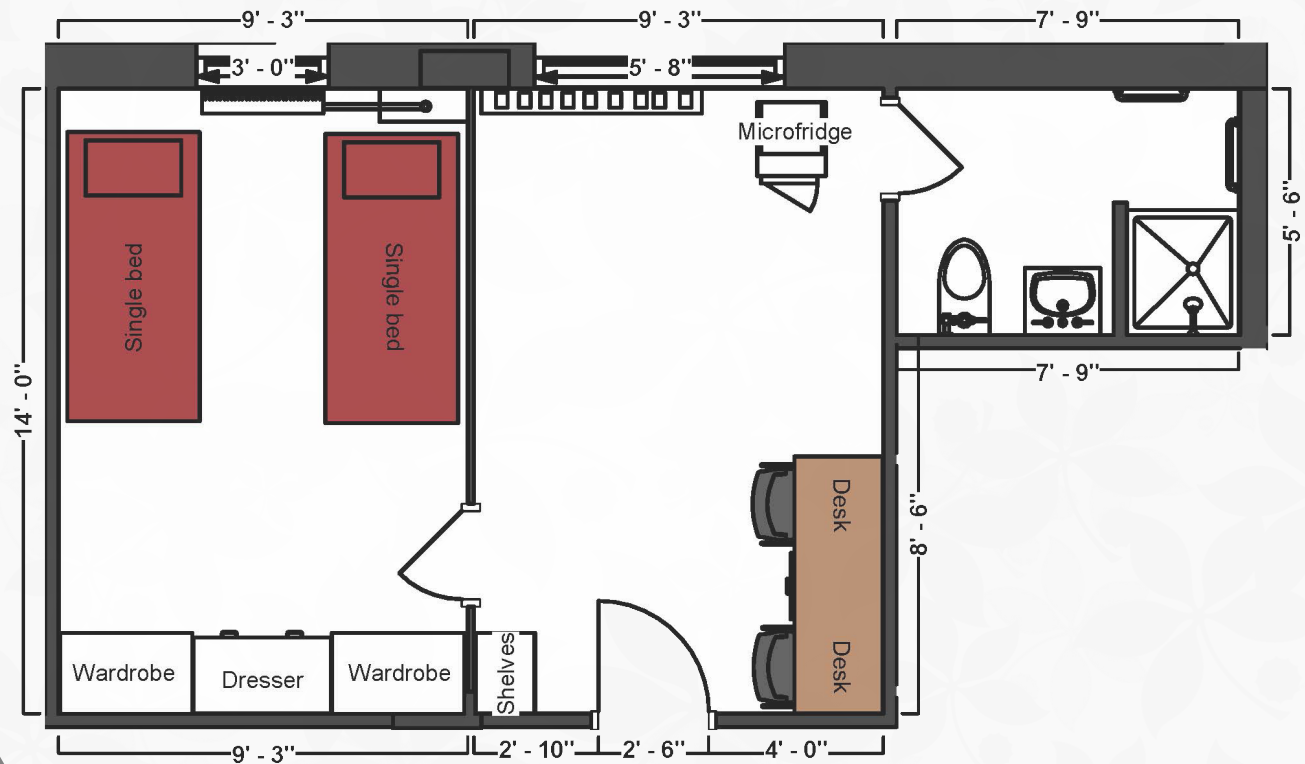

## Bed

Mattress  
Twin XL 80" L x 36" W

Frame 82" L x 36" W

Space Under Bed 10" to 13"  
floor to base

## Built-in Desk

Dimensions 34" W x 22" L

Drawers 12" W x 20" L x 8" H

Overhead Storage 34" W x 11" L x 12" H

## Storage

Hanging Area 34" W x 18" L x 60" H

Small Drawers 34" W x 16" L x 4" H

Large Drawers 15" W x 15" L x 4" H

# Taylor Tower

2/superdouble  
w/bath & a/c (Rate I)

THE OHIO STATE UNIVERSITY

OFFICE OF STUDENT LIFE