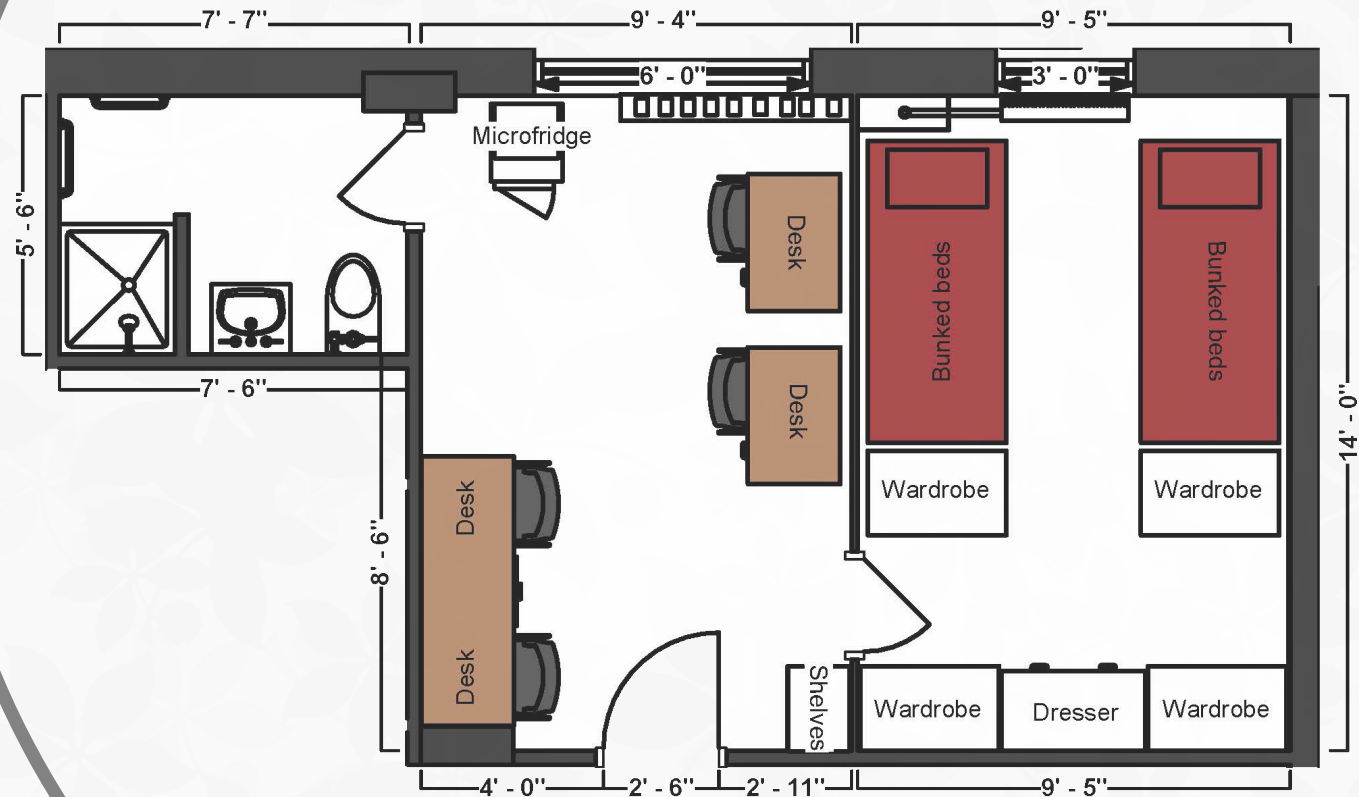

Bed

Mattress Twin XL	80" L x 36" W
Frame	82" L x 36" W
Space Under Bed	10" to 13" floor to base

Built-in Desk

Dimensions	34" W x 22" L
Drawers	12" W x 20" L x 8" H
Overhead Storage	34" W x 11" L x 12" H

Unattached Desk

Dimensions	42" W x 24" L x 32" H
Writing Surface	40" W x 22" L
Open Shelves (2)	14" W x 21" L x 8" H each

Storage

Hanging Area	34" W x 18" L x 60" H
Small Drawers	34" W x 16" L x 4" H
Large Drawers	15" W x 15" L x 4" H

Taylor Tower

4/suite w/bath
& a/c (Rate IIA)

THE OHIO STATE UNIVERSITY

OFFICE OF STUDENT LIFE