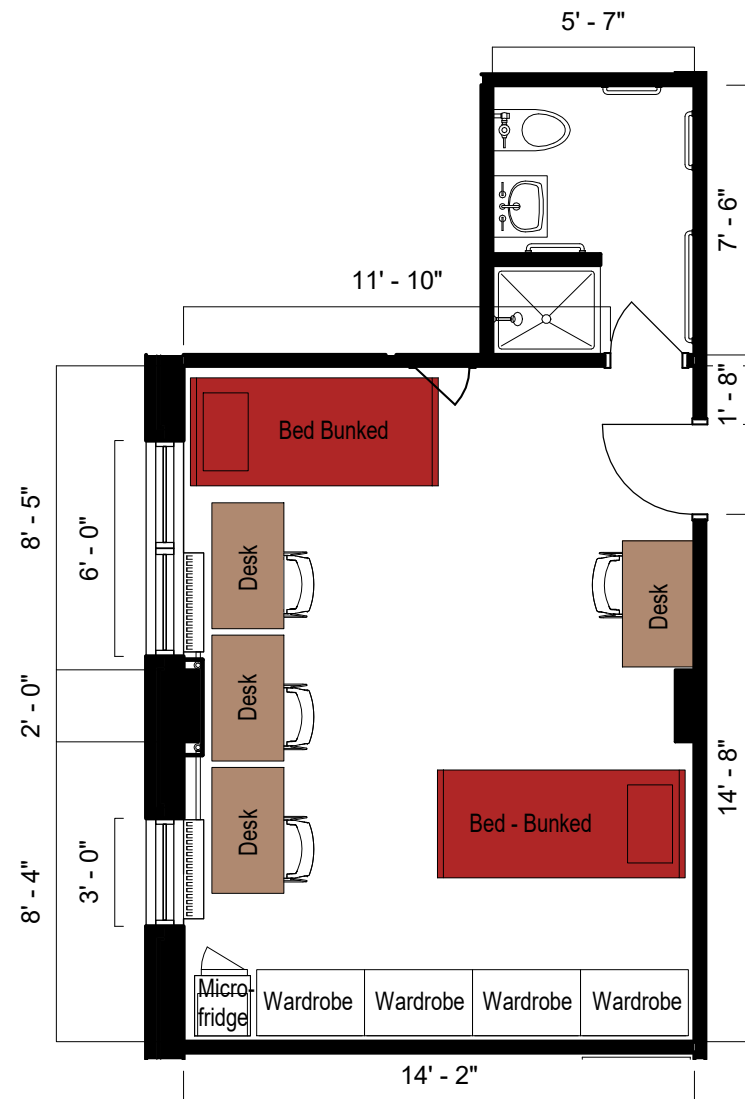

## Bed

Mattress  
Twin XL 80"L x 36"W x 8"H

Frame 82"L x 36"W

Space Under Bed 10" to 13"  
floor to base

## Desk

Dimensions 42"W x 24"L x 32"H

Writing Surface 40"W x 22"L

Drawer 14"W x 21"L x 4"H

## Wardrobe

Top Shelf 34"W x 22"L x 8"H

Hanging Bar 33"H

Storage 18"W x 20"L x 8"H

**Taylor Tower**  
4/suite w/bath & a/c  
(Rate IIA)

**THE OHIO STATE UNIVERSITY**  
OFFICE OF STUDENT LIFE