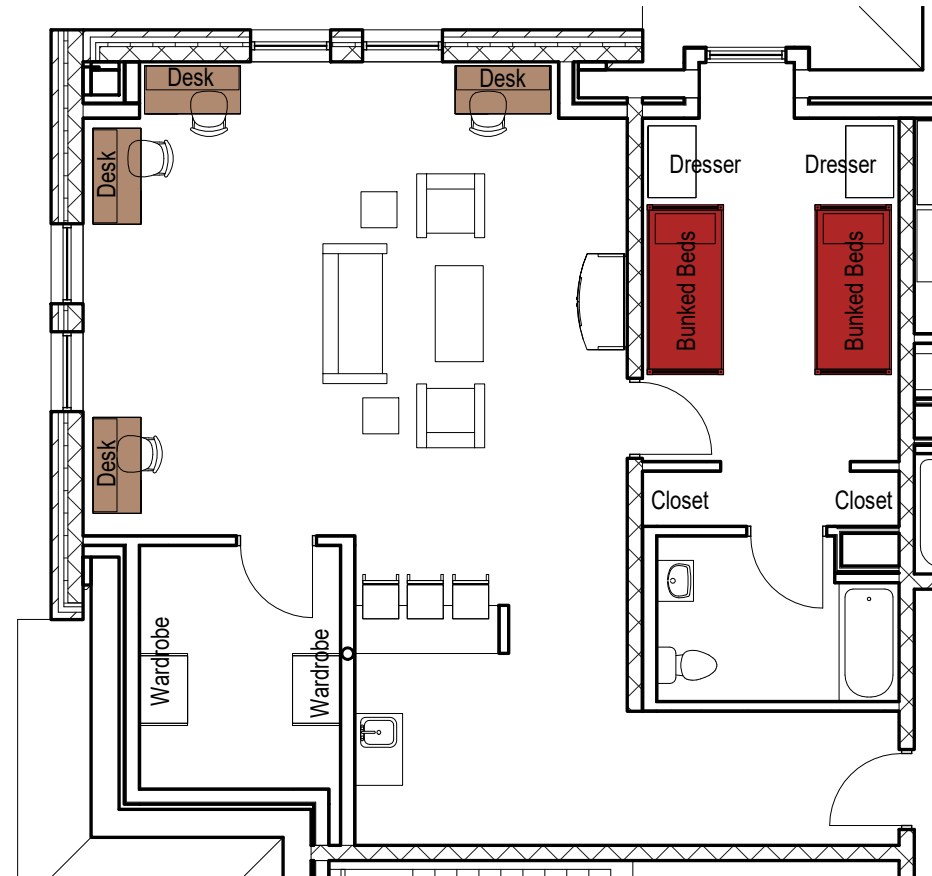

Bed

Mattress
Twin XL 80"L x 36"W x 8"H

Frame 84"L x 38"W

Space Under Bed 28" to 32"
floor to base

Desk

Dimensions 42"W x 24"L x 32"H

Writing Surface 40"W x 22"L

Drawer 14"W x 21"L x 4"H

Open Shelves (2) 14"W x 21"L x 8"H
each

Storage

Dresser Drawer (3) 28"W x 16"L x 8"H

Closet Area 36"W x 18"L x 60"H

Wardrobe 36"W x 24"L x 84"H

Worthington

4/room with bath and
a/c (Rate I)

THE OHIO STATE UNIVERSITY
OFFICE OF STUDENT LIFE