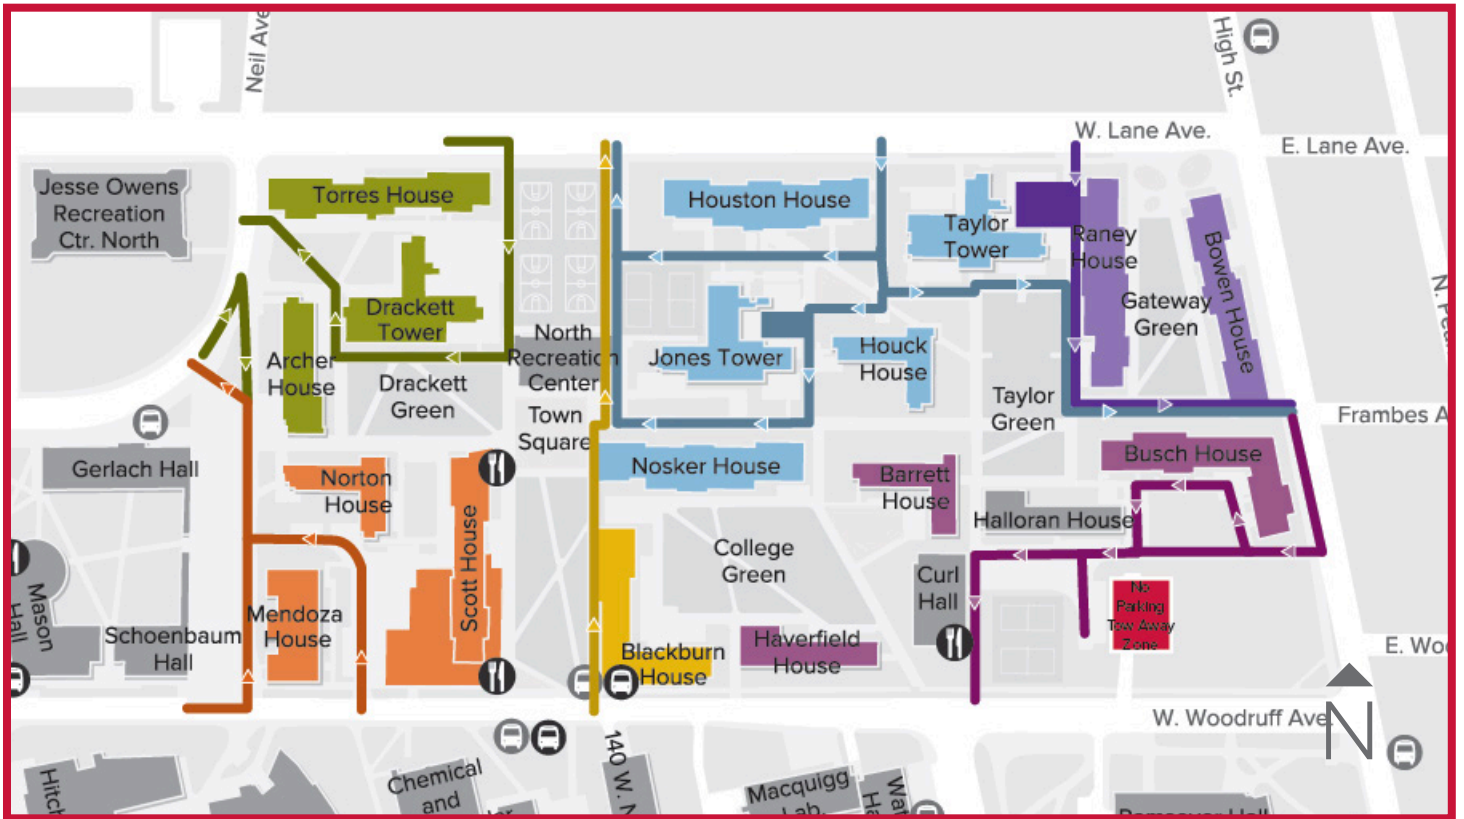

SPRING MOVE-OUT

NORTH LOADING ZONE MAP | April 23–May 1

KEY

- Mendoza, Norton and Scott House
- Archer House, Drackett Tower and Torres House
- Blackburn House
- Houck House, Houston House, Jones Tower, Nosker House and Taylor Tower
- Barrett, Busch and Haverfield House
- Bowen and Raney House