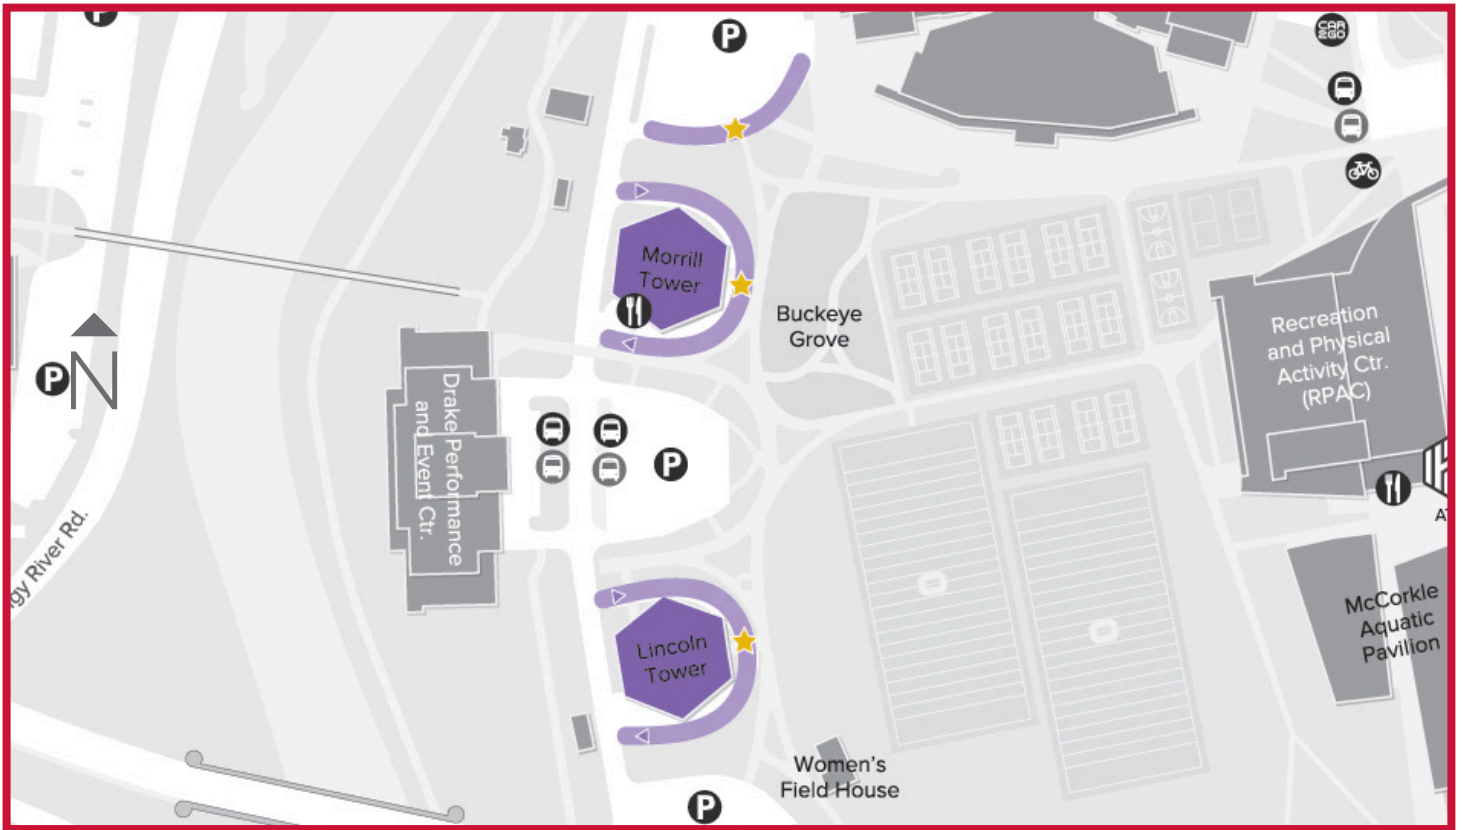

SPRING MOVE-OUT

WEST LOADING ZONE MAP | April 23–May 1

KEY

- ★ - 15 minute Loading Zone
- - Lincoln and Morrill Towers

If you have questions about parking, contact CampusParc at 614-688-0000

All regular university traffic and parking rules and regulations apply. To be clear, and to help you plan, please remember that:

- No vehicles may be parked on sidewalks.
- No unauthorized vehicles may park in ADA parking spaces.
- All parking spaces and garages on campus require payment as indicated. Please visit osu.campusparc.com for parking rates and more information.
- No vehicles may be parked in a fire lane.
- Please follow the instructions of any traffic control officers.

THE OHIO STATE UNIVERSITY
OFFICE OF STUDENT LIFE