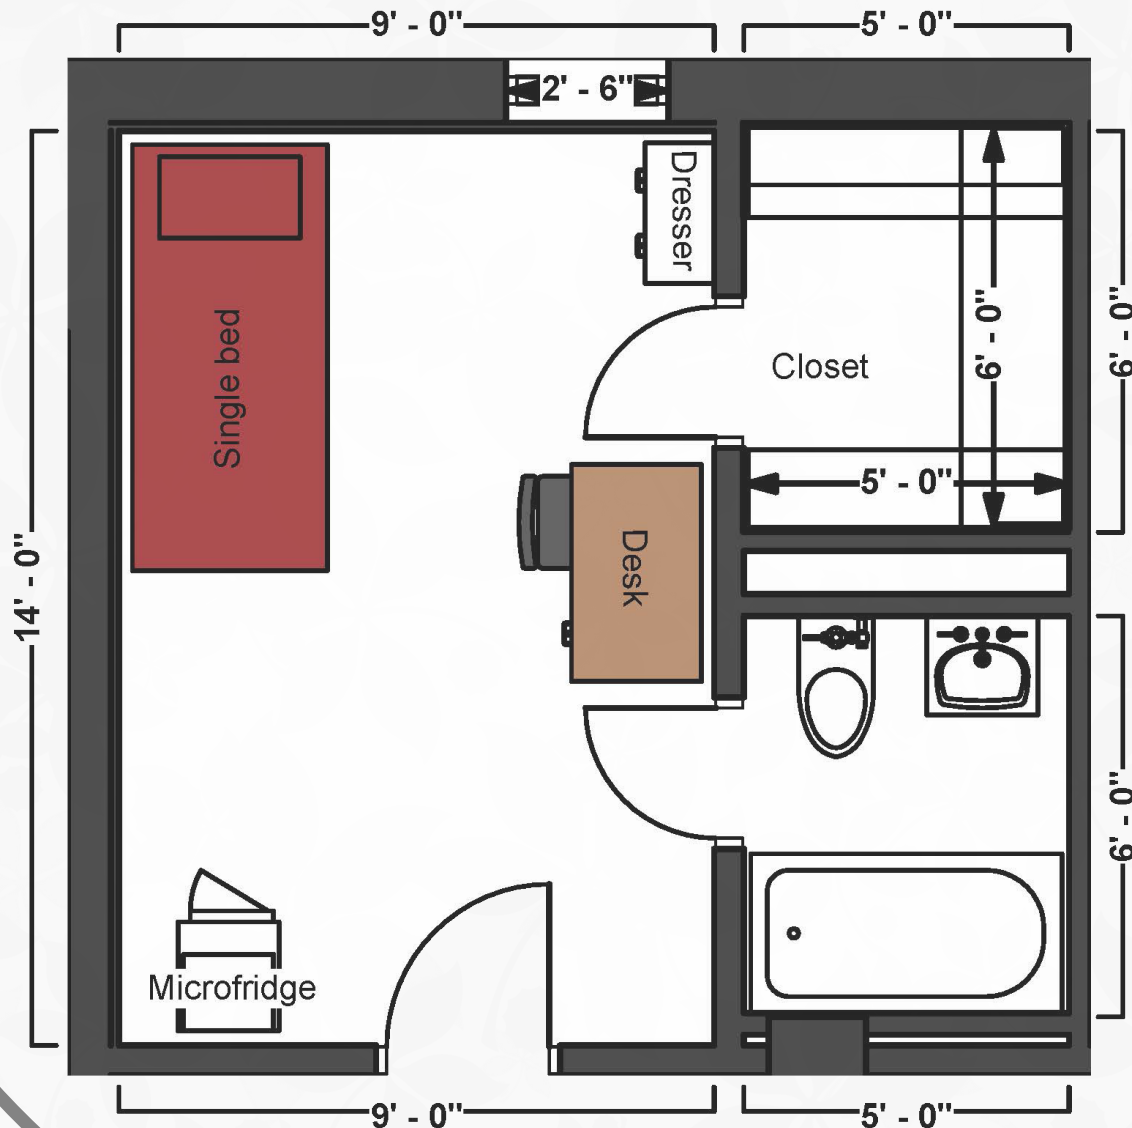

Bed

Mattress
Twin XL 80" L x 36" W

Frame 82" L x 36" W

Space Under Bed 28" - 32"
floor to base

Desk

Dimensions 42" W x 24" L x 30" H

Writing Surface 42" W x 24" L

Top Drawer 12" W x 18" L x 5" H

Bottom Drawer 12" W x 18" L x 10" H

Storage

Dresser
(drawers (6)) 20" W x 16" L x 6" H

Jones Tower

1/supersingle
w/bath & a/c (Rate I)

THE OHIO STATE UNIVERSITY
OFFICE OF STUDENT LIFE