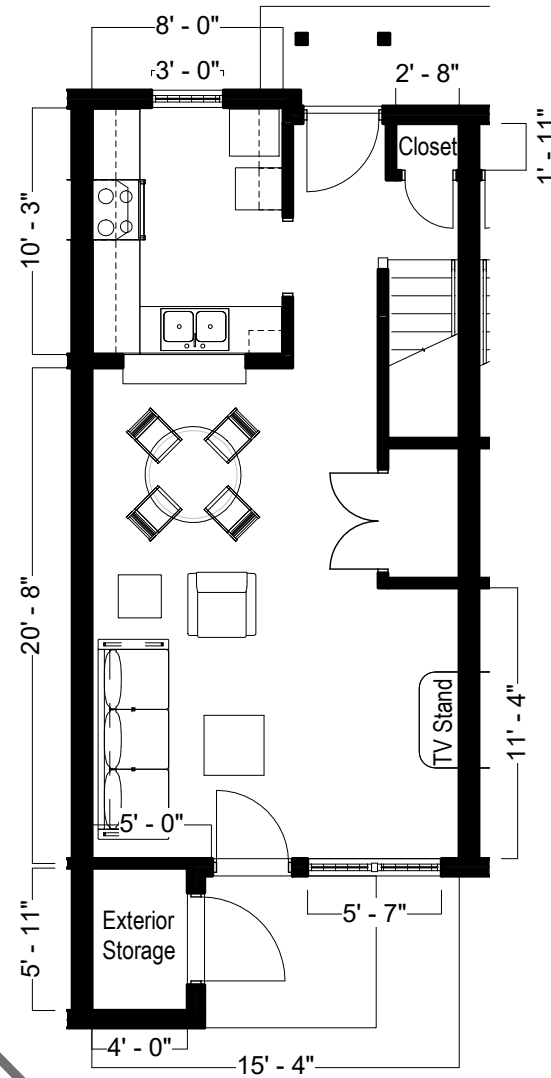

Bed

Mattress
Twin XL 80"L x 36"W x 8"H

Frame (Jr Loft) 82"L x 36"W

Space Under Bed 28" - 32"
floor to base

Desk

Dimensions 42"W x 30"L x 32"H

Writing Surface 42"W x 30"L

Drawer 14"W x 21"L x 6"H

Storage

Dresser Drawer (5) 36"W x 16"L x 8"H

Hanging Bar 60" H

FIRST FLOOR

SECOND FLOOR

2 Bedrooms for 4
Residents

THE OHIO STATE UNIVERSITY
OFFICE OF STUDENT LIFE