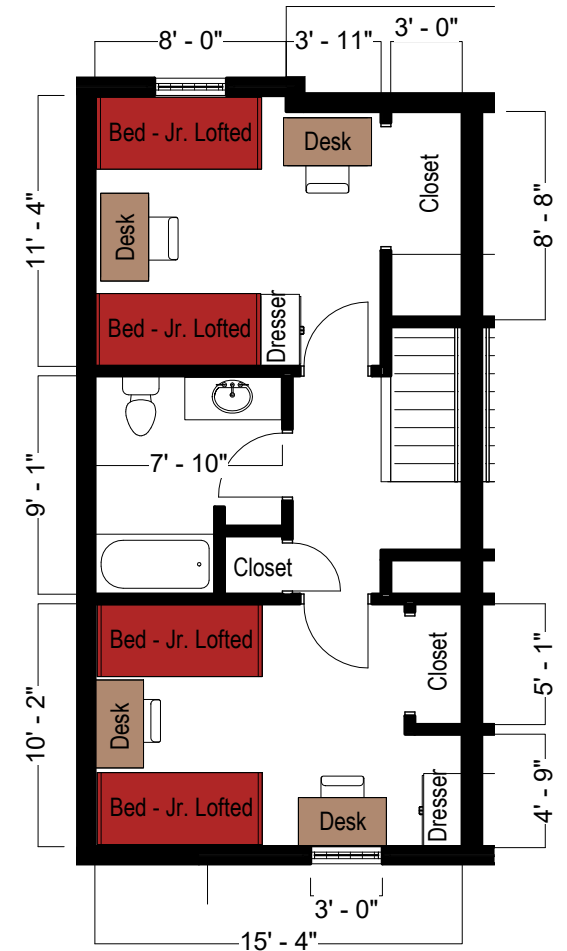

Bed

Mattress
Twin XL 80"L x 36"W x 8"H

Frame (Jr Loft) 82"L x 36"W

Space Under Bed 28" - 32"
floor to base

Desk

Dimensions 42"W x 30"L x 32"H

Writing Surface 42"W x 30"L

Drawer 14"W x 21"L x 6"H

Storage

Dresser Drawer (5) 36"W x 16"L x 8"H

Hanging Bar 60" H

FIRST FLOOR

SECOND FLOOR

2 Bedrooms for 4
Residents

THE OHIO STATE UNIVERSITY
OFFICE OF STUDENT LIFE