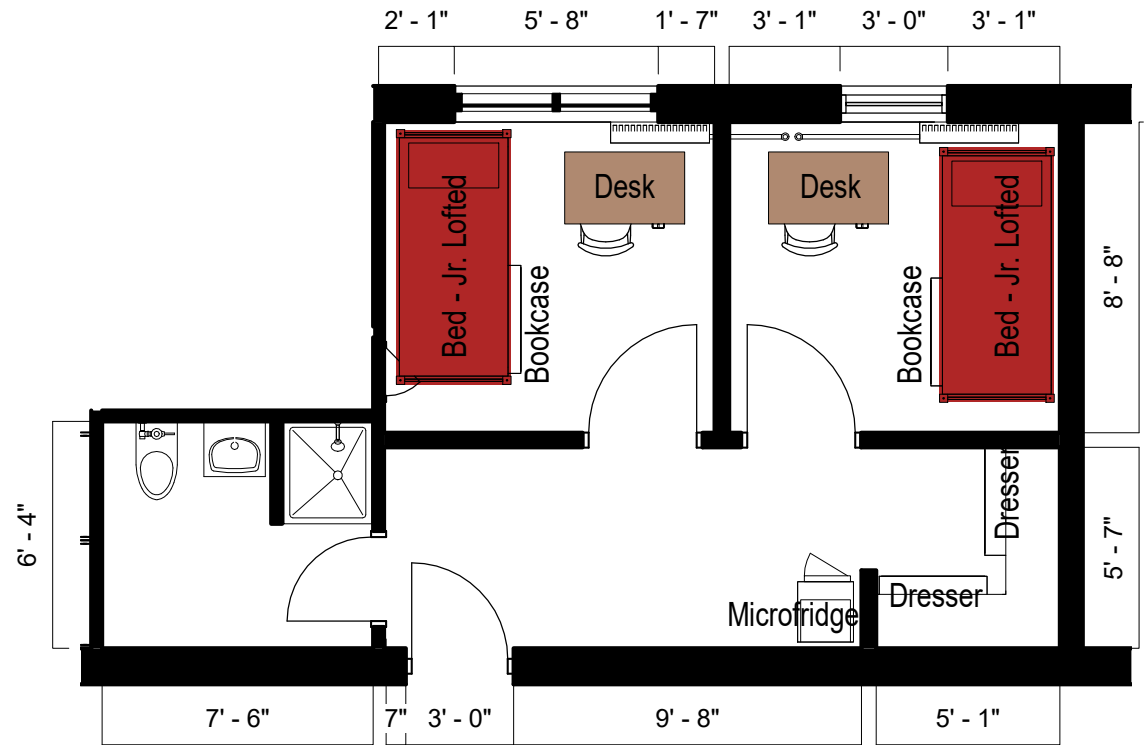

## Bed

Mattress  
Twin XL 80"L x 36"W

Frame 82"L x 36"W

Space Under Bed 28" - 32"

## Desk

Dimensions 42"W x 24"L x 32"H

Writing Surface 40"W x 22"L

Drawer 14"W x 22"L x 4"H

## Storage

Drawers 26"W x 16"L x 6"H

Wardrobe 60" H  
Hanging Bar (varies by room)

## Archer House

1/room in two room  
suitew/bath & a/c  
(Rate I)

**THE OHIO STATE UNIVERSITY**  
OFFICE OF STUDENT LIFE