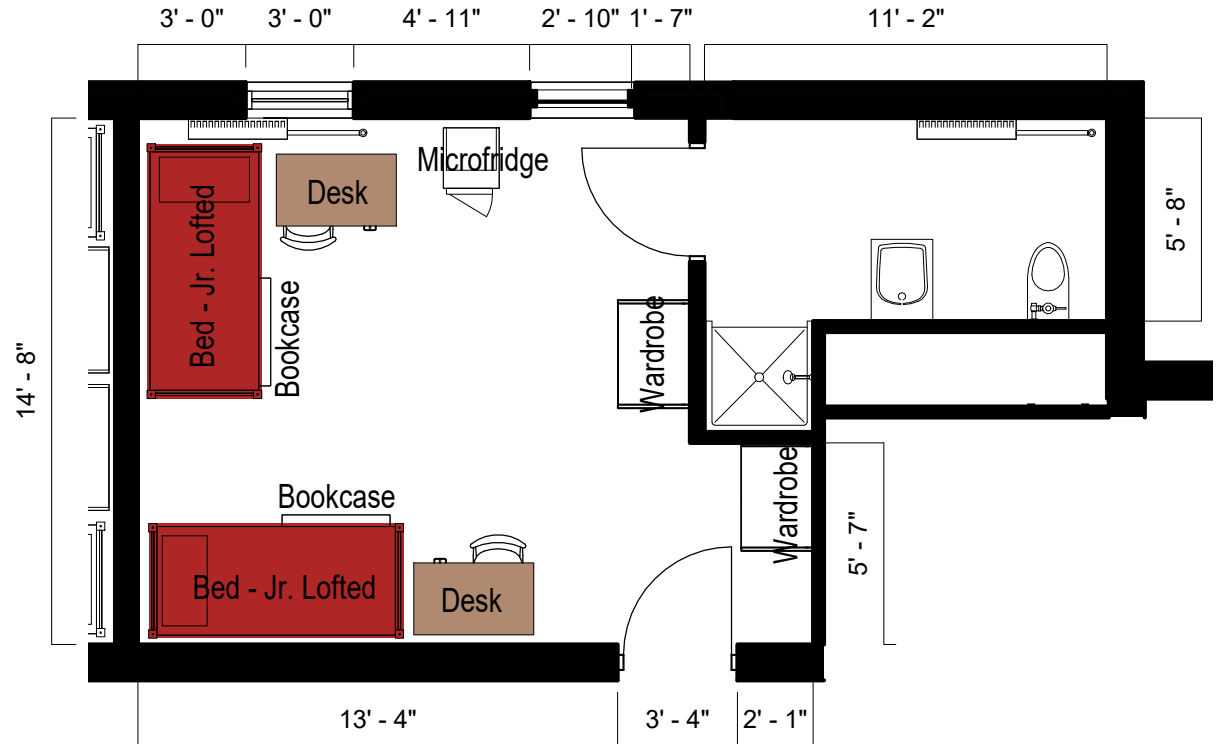

Bed

Mattress Twin XL	80"L x 36"W
---------------------	-------------

Frame	82"L x 36"W
-------	-------------

Space Under Bed	28" - 32"
-----------------	-----------

Desk

Dimensions	42"W x 24"L x 32"H
------------	--------------------

Writing Surface	40"W x 22"L
-----------------	-------------

Drawer	14"W x 22"L x 4"H
--------	-------------------

Storage

Drawers	26"W x 16"L x 6"H
---------	-------------------

Wardrobe Hanging Bar	60" H (varies by room)
-------------------------	---------------------------

Archer House

2/room w/bath & a/c
(Rate II)

THE OHIO STATE UNIVERSITY
OFFICE OF STUDENT LIFE