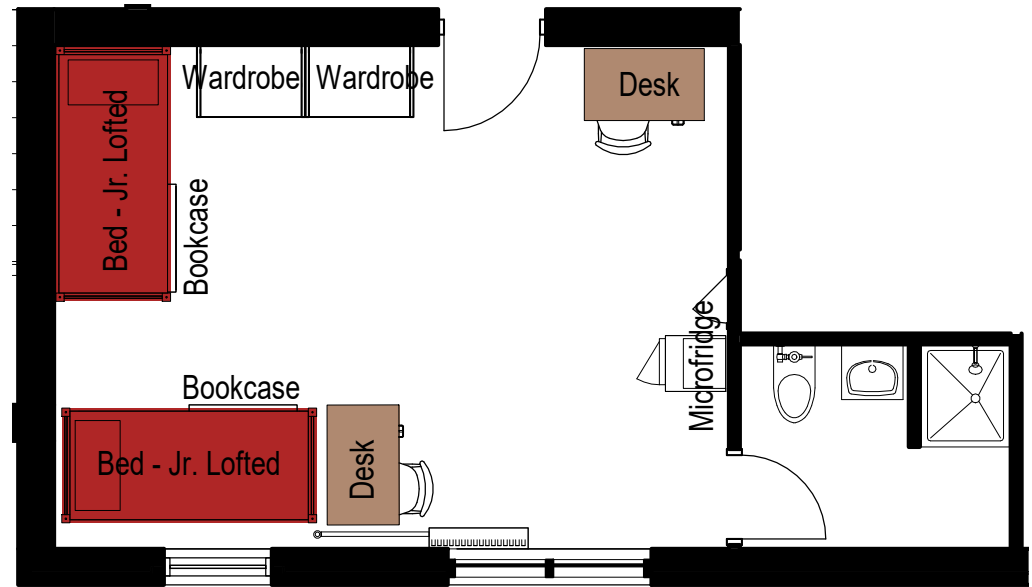

Bed

Mattress Twin XL	80"L x 36"W
Frame	82"L x 36"W
Space Under Bed	28" - 32"

Desk

Dimensions	42"W x 24"L x 32"H
Writing Surface	40"W x 22"L
Drawer	14"W x 22"L x 4"H

Storage

Drawers	26"W x 16"L x 6"H
Wardrobe Hanging Bar	60" H (varies by room)

Archer House

2/superdouble w/bath
& a/c (Rate I)

THE OHIO STATE UNIVERSITY
OFFICE OF STUDENT LIFE